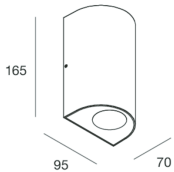

SOAP

110002.94

novalux
ITALIAN LIGHTING DESIGN SINCE 1948

Features

Use: Outdoor
Type of installation: WALL
Emission: DIRECT/INDIRECT
Colour: ANTHRACITE GREY
Emergency: NO
L: 70mm
A: 95mm
H: 165mm
Warranty: 5 years
Weight: 0.64kg

Tech data

IP: 65
Insulation class: I
Supply voltage: 220-240V 50/60Hz
SELV: No

Source

Fitting: E27
Source power: MAX 2X8W

Compliance

CEI EN 60598-1:2015 + A11:2009. IEC 60598-2:2015 2-1

[View more product info](#)