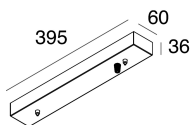

HALOS MINI

107341.20

novalux
ITALIAN LIGHTING DESIGN SINCE 1948

MOUNTING ACCESSORIES

HALOS MINI VERT: ROS. ALIM. REM. BIA

107347.01

HALOS MINI VERT: ROS. ALIM. REM. CAFFE

107347.20

ELECTRICAL ACCESSORIES

HALOS: 962 ALIMENTATORE ON-OFF

105103.99

HALOS MINI VERT: ROSONE ON/OFF 482 BIA

107326.01

HALOS MINI VERT: ROSONE ON/OFF 482 CAFFE

107326.20

DIMMABLE ACCESSORIES

HALOS: 962 ALIMENTATORE DALI-PUSH

105104.99