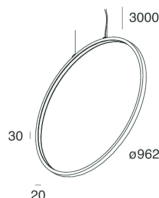

HALOS MINI

107341.20

novalux
ITALIAN LIGHTING DESIGN SINCE 1948

Features

Use: Indoor
Type of installation: SUSPENDED
Emission: INTERNAL
Optics: OPAL
Colour: CAFFE
Dimming: WITH ACCESSORY
Emergency: NO
L: Ø962mm
A: 20mm
H: 30mm
Made in: ITALY
Warranty: 5 years
Weight: 4.1kg