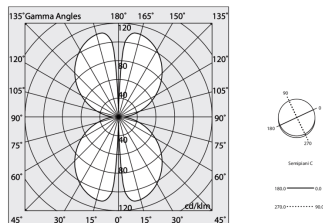

HALOS MINI

107341.20

novalux
ITALIAN LIGHTING DESIGN SINCE 1948

Features

Use: Indoor
Type of installation: SUSPENDED
Emission: INTERNAL
Optics: OPAL
Colour: CAFFE
Dimming: WITH ACCESSORY
Emergency: NO
L: Ø962mm
A: 20mm
H: 30mm
Made in: ITALY
Warranty: 5 years
Weight: 4.1kg

Tech data

Luminaire input power: 51.2W
Luminaire luminous flux: 2378lm
IP: 40
Insulation class: III
Supply voltage: MAX 1.4A
IK: 3
SELV: Si

Source

Light source: LED
Source power: 48W
Source luminous flux: 6776lm
Colour temperature: 2700K
CRI: >90
Colour tolerance: 3 Step MacAdam
LED lifespan: 50000h L80 B20

Compliance

CEI EN 60598-1:2015 + A11:2009. IEC 60598-2:2015 2-1

Standards

Photobiological risk: RISK GROUP 0 Certified fixture in EXEMPT GROUP, in accordance with CEI EN 62471:2010-01, IEC TR 62778:2014.

CAM edilizia: The product complies with the requirements for public buildings, ministerial decree of 23rd June 2022 n.256.

[View more product info](#)

Novalux S.r.l. via Marzabotto, 2 40050 Funo di Argelato (BO) Italy
Tel: +39 051 860558 · Fax +39 051 6647859 · Mail: info@novalux.it · VAT number 00536541204 · novalux.com
Company subject to the management and coordination by SLV GmbH

This technical data sheet is owned by Novalux S.r.l., all rights reserved. Novalux S.r.l. reserves the right to make changes without prior notice.