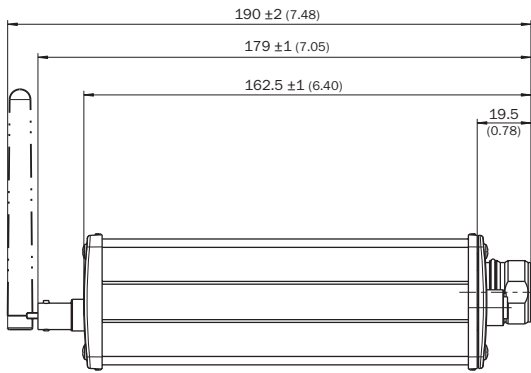

Dimensional drawing (Dimensions in mm (inch))