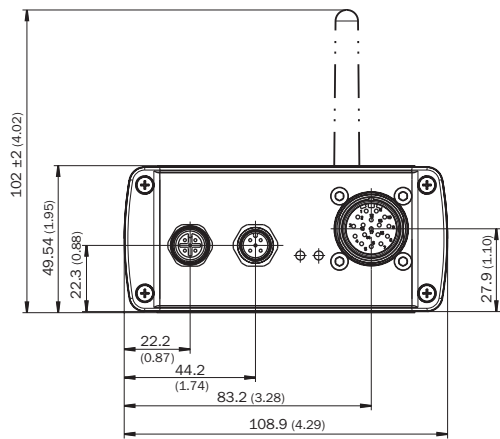

PGT-11-S LAN

SICK
Sensor Intelligence.

Ordering information

Type	Part no.
PGT-11-S LAN	1057324

Other models and accessories → www.sick.com/

Detailed technical data

Technical specifications

Accessory group	Programming and configuration tools
Description	SVip® LAN programming tool for all motor feedback systems
Suitable for	SRS/SRM50, SKS/SKM36, SFS/SFM60, SES/SEM70, SES/SEM90, TTK50/70, VFS60, CKS36, EKS/EKM36, EFS/EFM50, EES/EEM37, EDS/EDM35
Items supplied	1x programming tool PGT-11-S LAN, 1x power supply unit 100-240 V AC / 12 V DC, primary adapter (Europe, UK, USA/Japan, Australia), Ethernet cable 3 m
Dimensions (W x H x L)	70 mm x 30 mm x 90 mm

Dimensional drawing (Dimensions in mm (inch))

SICK AT A GLANCE

SICK is one of the leading manufacturers of intelligent sensors and sensor solutions for industrial applications. A unique range of products and services creates the perfect basis for controlling processes securely and efficiently, protecting individuals from accidents and preventing damage to the environment.