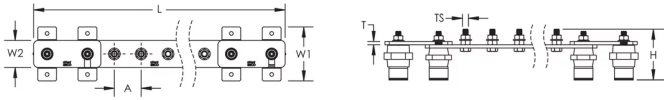

Unit Weight: 8,45-kg

ADDITIONAL PRODUCT DETAILS

Tinned finish is 8 microns according to ASTM B545 Service Class "C" for corrosive environments.

DIAGRAMS

AVERTISSEMENT

Les produits nVent doivent être installés et utilisés conformément aux consignes figurant dans les fiches d'instructions et les documents de formation des produits nVent. Les fiches d'instructions sont disponibles à l'adresse suivante: www.nvent.com et auprès de votre représentant du service client nVent. Une mauvaise installation, une utilisation incorrecte, une application erronée ou toute autre forme de non-respect scrupuleux des instructions et avertissements de nVent peuvent entraîner un dysfonctionnement du produit, des dommages matériels, des lésions corporelles graves et le décès et/ou annuler votre garantie.

Amérique du Nord

+1.800.753.9221

Option 1 – Customer Care

Option 2 – Technical Support

Europe

Netherlands:

+31 800-0200135

France:

+33 800 901 793

Europe

Germany:

800 1890272

Other Countries:

+31 13 5835404