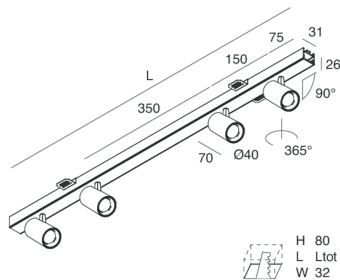

Novalux S.r.l. via Marzabotto, 2 40050 Funo di Argelato (BO) Italy
Tel: +39 051 860558 · Fax +39 051 6647859 · Mail: info@novalux.it · VAT number 00536541204 · novalux.com
Company subject to the management and coordination by SLV GmbH

This technical data sheet is owned by Novalux S.r.l., all rights reserved. Novalux S.r.l. reserves the right to make changes without prior notice.