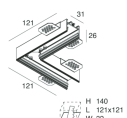

This technical data sheet is owned by Novalux S.r.l., all rights reserved. Novalux S.r.l. reserves the right to make changes without prior notice.

P-30 PCB

105875.01

novalux
ITALIAN LIGHTING DESIGN SINCE 1948

COMPLETION ACCESSORIES

P-30: COPPIA TESTATE STRIP/INCASSO BIA

103316.01

P-30: ANGOLO L INCASSO BIANCO

103328.01

P-30: COVER ANGOLO L BIANCO

103329.01

P-30: ANGOLO T INCASSO BIANCO