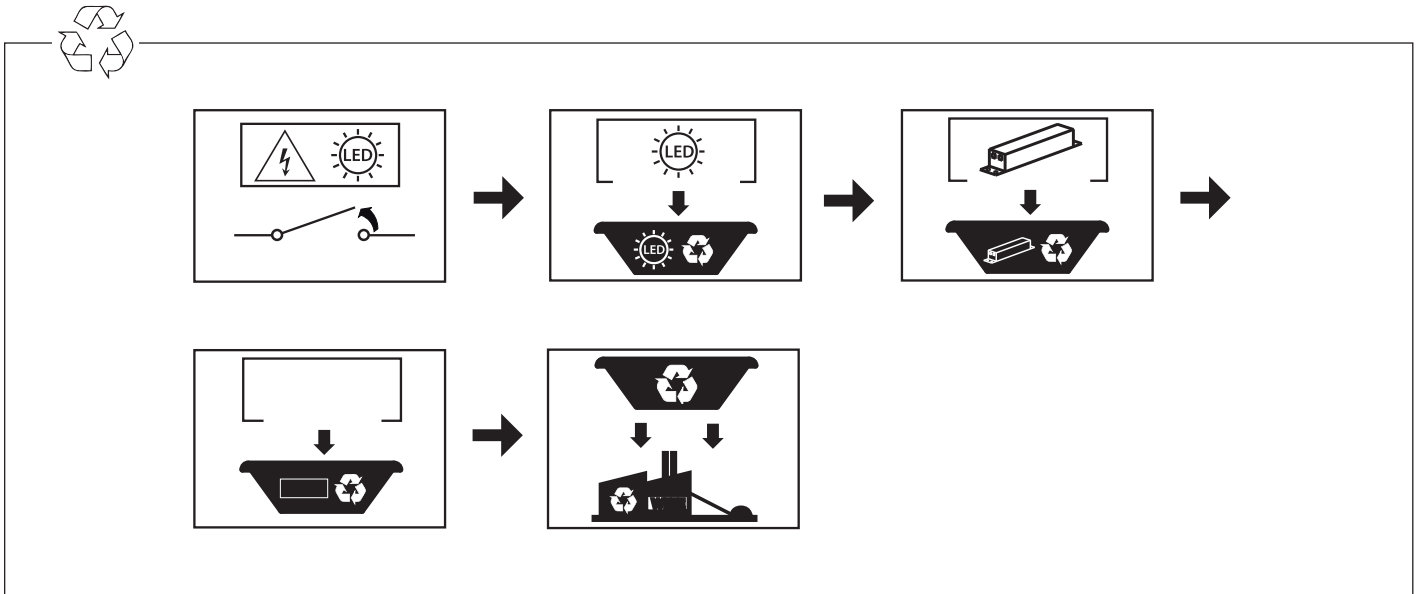

## DIMMING 1-10V

**A**

1-10V		
L	=	L
N	=	N
⊕	=	⊕
②	=	DIM+
①	=	DIM-

**C**

1-10V		
BLUE	=	N
BROWN	=	L
GREY (2)	=	DIM+
BLACK (1)	=	DIM-
YELLOW/GREEN	=	⊕

- |   |  |         |
|---|--|---------|
| ① |  | M8      |
|   |  | DIN7980 |
| ② |  | M14     |
|   |  | DIN7980 |

	OPTICS				
	SN	SW	SM	ASW	ALW
GWP20401	✓	✓	✓		
GWP20403				✓	✓

Punto di contatto indicato in adempimento ai fini delle direttive e regolamenti UE applicabili:

Contact details according to the relevant European Directives and Regulations: