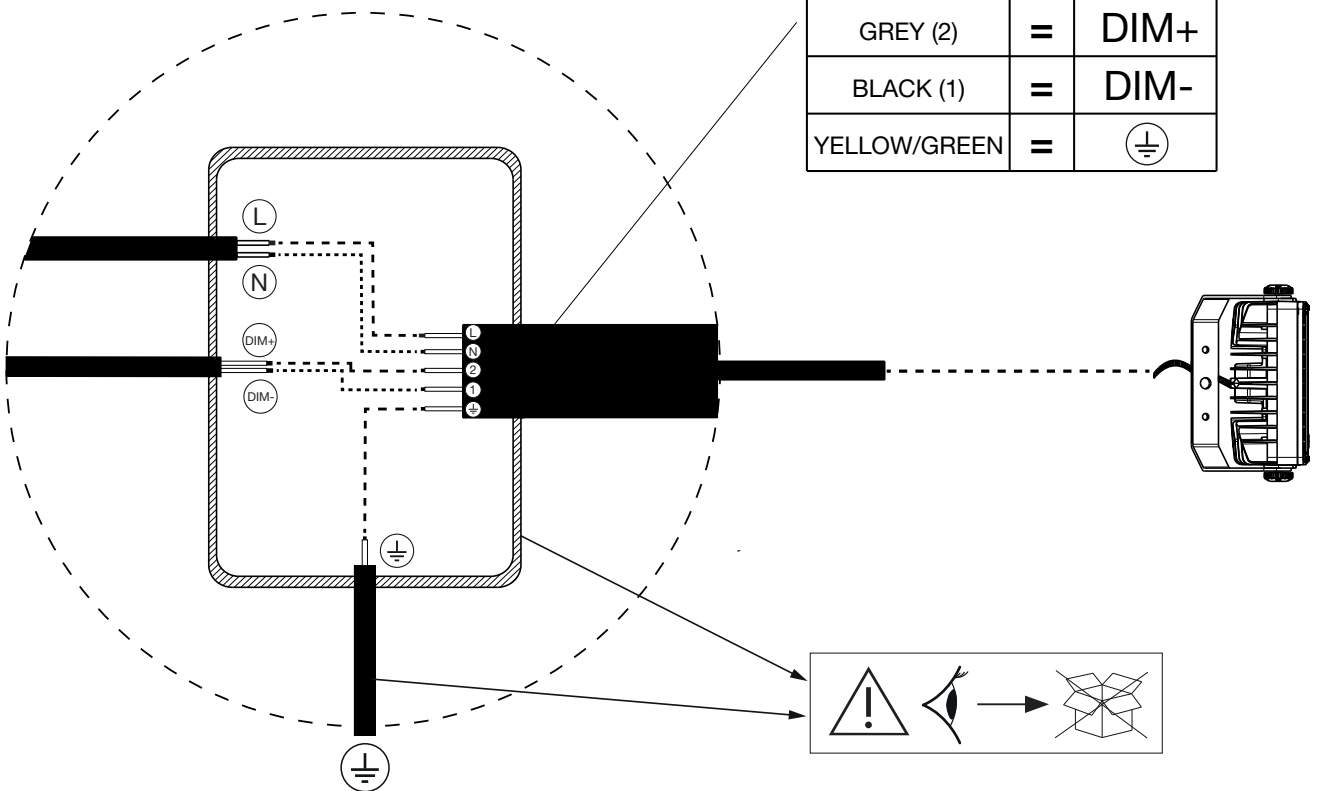

## DIMMING 1-10V

**A**

1-10V		
L	=	L
N	=	N
⊕	=	⊕
②	=	DIM+
①	=	DIM-

**C**

1-10V		
BLUE	=	N
BROWN	=	L
GREY (2)	=	DIM+
BLACK (1)	=	DIM-
YELLOW/GREEN	=	⊕

- |   |  |         |
|---|--|---------|
| ① |  | M8      |
|   |  | DIN7980 |
| ② |  | M14     |
|   |  | DIN7980 |

	OPTICS				
	SN	SW	SM	ASW	ALW
GWP20401	✓	✓	✓		
GWP20403				✓	✓

Punto di contatto indicato in adempimento ai fini delle direttive e regolamenti UE applicabili:

Contact details according to the relevant European Directives and Regulations: