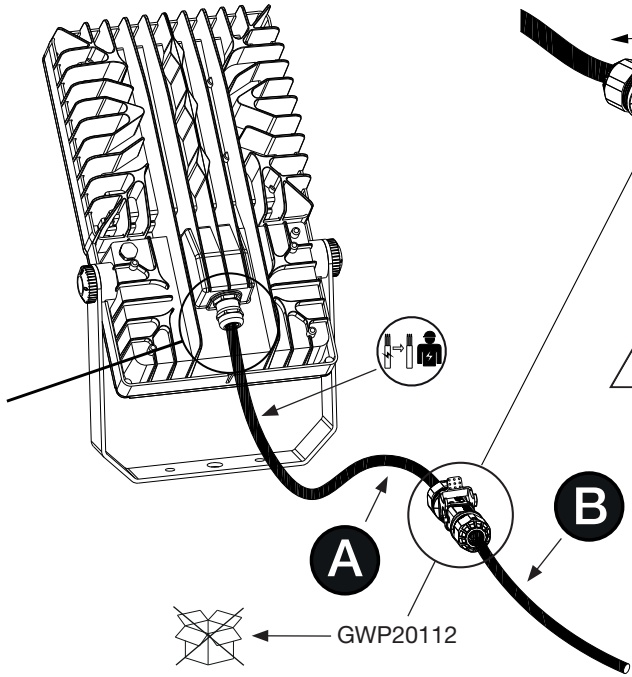

DIMMING 1-10V