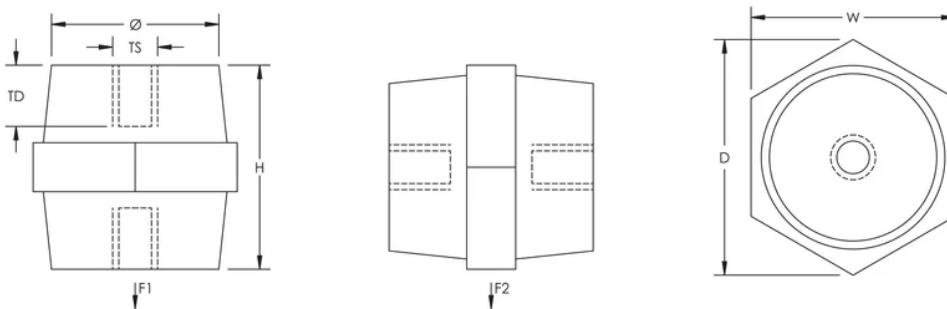

Dielectric Strength, IEC 61439,1: 3500 VAC à 1-min

Dielectric Strength, UL: 1500

Insulation Voltage: 1000; 1500

Height: 75-mm

Hex Width: 65-mm

Depth: 75-mm

Thread Size: M12

Thread Depth: 20-mm

Diameter: 51-mm

Static Load 1: 30000 N

Static Load 2: 16000 N

Unit Weight: 0,47-kg

ADDITIONAL PRODUCT DETAILS

Les distances d'amorçage et la distance minimale doivent être conformes à la norme d'application concernée.

DIAGRAMS

AVERTISSEMENT

Les produits nVent doivent être installés et utilisés conformément aux consignes figurant dans les fiches d'instructions et les documents de formation des produits nVent. Les fiches d'instructions sont disponibles à l'adresse suivante: www.nvent.com et auprès de votre représentant du service client nVent. Une mauvaise installation, une utilisation incorrecte, une application erronée ou toute autre forme de non-respect scrupuleux des instructions et avertissements de nVent peuvent entraîner un dysfonctionnement du produit, des dommages matériels, des lésions corporelles graves et le décès et/ou annuler votre garantie.