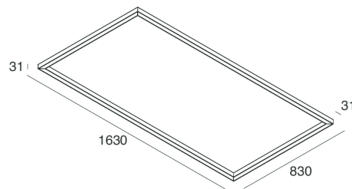

P-30 READY

1058C5.01

novalux
ITALIAN LIGHTING DESIGN SINCE 1948

Features

Use: Indoor
Type of installation: WALL, CEILING MOUNTED
Emission: DIRECT
Optics: OPAL
Colour: WHITE
Dimming: ON/OFF
Emergency: NO
L: 1630mm
A: 830mm
H: 31mm
Made in: ITALY
Warranty: 5 years