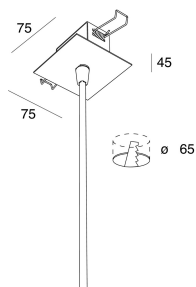

P-30 READY

1058C5.01

novalux
ITALIAN LIGHTING DESIGN SINCE 1948

MOUNTING ACCESSORIES

P-30: ROSONE CARTON. ALIM L=1200 3P BIA

103319.01

P-30: ROSONE LATER. ALIM L=1200 3P BIA

103320.01

Novalux S.r.l. via Marzabotto, 2 40050 Funo di Argelato (BO) Italy
Tel: +39 051 860558 · Fax +39 051 6647859 · Mail: info@novalux.it · VAT number 00536541204 · novalux.com
Company subject to the management and coordination by SLV GmbH

This technical data sheet is owned by Novalux S.r.l., all rights reserved. Novalux S.r.l. reserves the right to make changes without prior notice.