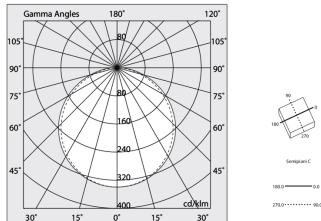

P-30 READY

1058C5.01

novalux
ITALIAN LIGHTING DESIGN SINCE 1948

Features

Use: Indoor
Type of installation: WALL, CEILING MOUNTED
Emission: DIRECT
Optics: OPAL
Colour: WHITE
Dimming: ON/OFF
Emergency: NO
L: 1630mm
A: 830mm
H: 31mm
Made in: ITALY
Warranty: 5 years