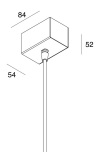

This technical data sheet is owned by Novalux S.r.l., all rights reserved. Novalux S.r.l. reserves the right to make changes without prior notice.

P-30 READY

1058C5.01

novalux
ITALIAN LIGHTING DESIGN SINCE 1948

MOUNTING ACCESSORIES

P-30: ROSONE CARTON. ALIM L=1200 3P BIA

103319.01

P-30: ROSONE LATER. ALIM L=1200 3P BIA

103320.01

Novalux S.r.l. via Marzabotto, 2 40050 Funo di Argelato (BO) Italy
Tel: +39 051 860558 · Fax +39 051 6647859 · Mail: info@novalux.it · VAT number 00536541204 · novalux.com
Company subject to the management and coordination by SLV GmbH