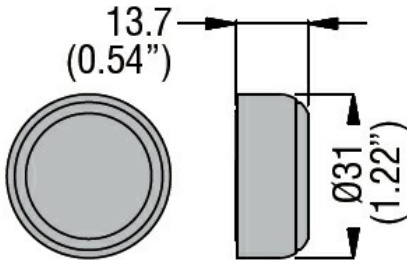

Product designation	Rubber boot for flush button LPC B1/BL1/R1..
Product type designation	LPXAU135
<b>General characteristics</b>	
Colour	Yellow
<b>Mechanical features</b>	
Weight	g 6
<b>Dimensions</b>	