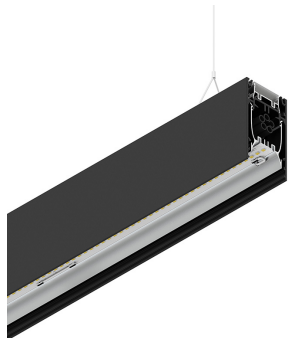

## Features

Use: Indoor  
Type of installation: SUSPENDED  
Emission: DIRECT/INDIRECT  
Optics: OPAL  
Colour: BLACK  
Dimming: DALI  
Emergency: NO  
L: 2520mm  
A: 53mm  
H: 92mm  
Made in: ITALY  
Warranty: 5 years  
Weight: 9kg

## Tech data

Luminaire input power: 120.6W  
Luminaire luminous flux: 10027lm  
Indirect luminous flux: 5658lm  
IP: 40  
Insulation class: I  
Supply voltage: 220-240V 50/60Hz  
SELV: Si