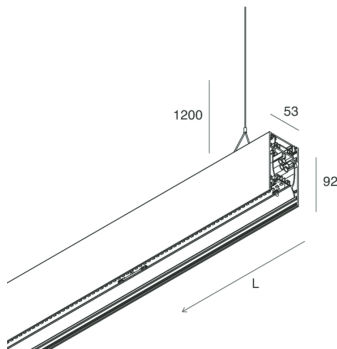

## Features

Use: Indoor  
Type of installation: SUSPENDED  
Emission: DIRECT/INDIRECT  
Optics: OPAL  
Colour: BLACK  
Dimming: DALI  
Emergency: NO  
L: 2520mm  
A: 53mm  
H: 92mm  
Made in: ITALY  
Warranty: 5 years  
Weight: 9kg