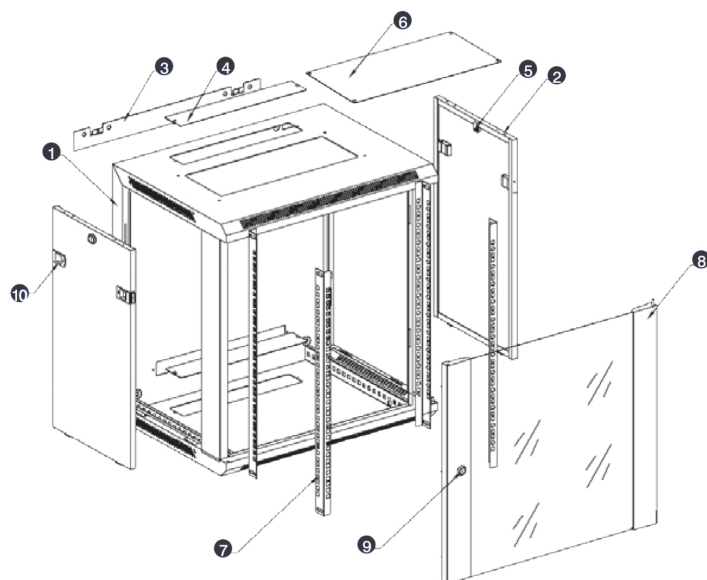

- Cable entry cut out in top and base

- Angled vented roof

- Adjustable 19" mounting profiles

Coffret Muraux 9U 600 mm de Profondeur Noir Emballées à Plat

Référence du produit: WBFP9.6SGB

excel
without compromise.

Vue éclatée

- ① Frame
- ② Side panel
- ③ Mounting panel
- ④ Cable entry cover, removeable
- ⑤ Side key lock
- ⑥ Fan cover, removeable
- ⑦ Mounting profile
- ⑧ Front door
- ⑨ Front door key lock
- ⑩ Slam latch lock