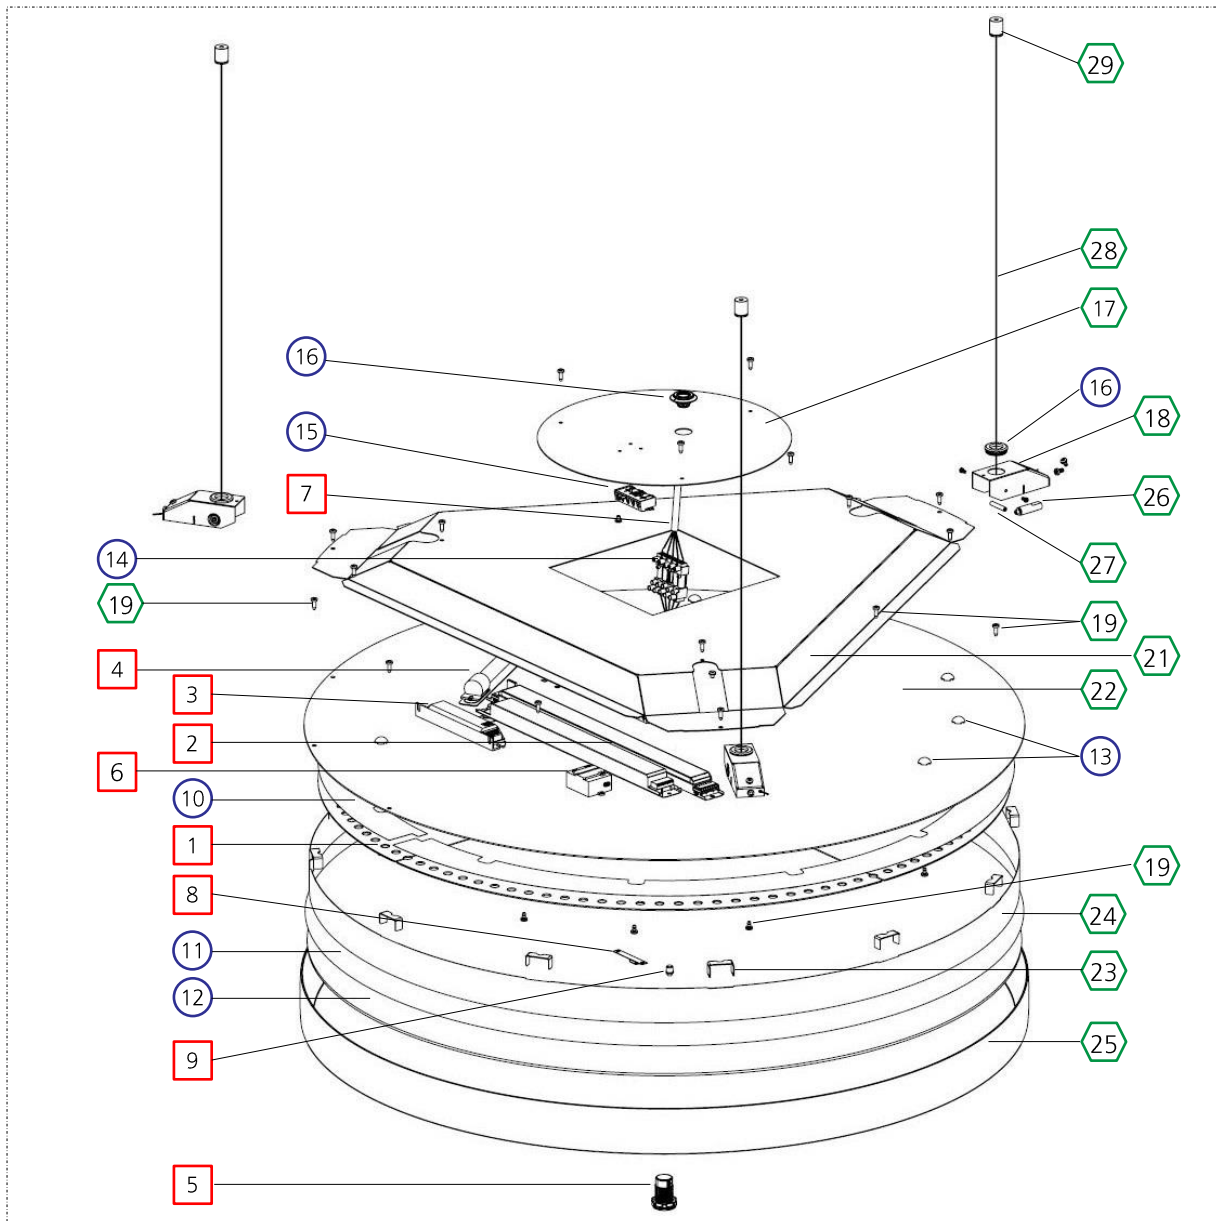

WEEE Recyclables
PLASTIC Recyclables
METAL Recyclables
OTHER Recyclables

- | | | |
|--|---|--|
| <ol style="list-style-type: none"> 1. Led Boards 2. Driver 3. Emergency converter 4. Battery 5. Sensor (SSA) 6. Control Unit (SSC) 7. Wires 8. Led Emergency 9. Led Indicator | <ol style="list-style-type: none"> 10. Half ring diffusing film 11. Diffusing film 12. Opal/Prismatic plate 13. Screw covers 14. Connectors 15. Terminal block 16. Grommet | <ol style="list-style-type: none"> 17. Ceiling Plate 18. Ceiling/Suspended kit 19. Fastener(s) 20. Nut 21. Metal Body 22. Led Gear 23. Bracket(s) 24. Inner Ring 25. Aluminum Ring 26. Varioclip 27. Axis 28. Suspension Cable 29. Ceiling attachment |
|--|---|--|

Components may vary