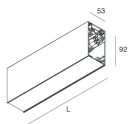

HERO B

108768.02

novalux
ITALIAN LIGHTING DESIGN SINCE 1948

COMPLETION ACCESSORIES

HERO B: MOD.CIECO 250 NE

1087A3.02