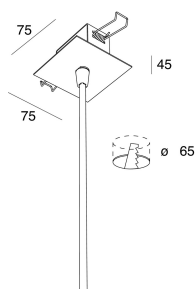

P-30 READY

103346.20

novalux
ITALIAN LIGHTING DESIGN SINCE 1948

MOUNTING ACCESSORIES

P-30: ROSONE CARTON. ALIM L=1200 3P BIA

103319.01