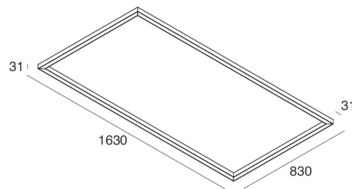

P-30 READY

103346.20

novalux
ITALIAN LIGHTING DESIGN SINCE 1948

Features

Use: Indoor
Type of installation: WALL, CEILING MOUNTED
Emission: DIRECT
Optics: OPAL
Colour: CAFFE
Dimming: ON/OFF
Emergency: NO
L: 1630mm
A: 830mm
H: 31mm
Made in: ITALY
Warranty: 5 years
Weight: 8kg