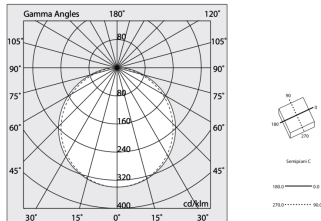

P-30 READY

103346.20

novalux
ITALIAN LIGHTING DESIGN SINCE 1948

Features

Use: Indoor
Type of installation: WALL, CEILING MOUNTED
Emission: DIRECT
Optics: OPAL
Colour: CAFFE
Dimming: ON/OFF
Emergency: NO
L: 1630mm
A: 830mm
H: 31mm
Made in: ITALY
Warranty: 5 years
Weight: 8kg