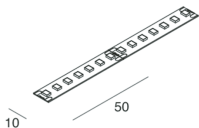

STRIP LED

100952.99

novalux
ITALIAN LIGHTING DESIGN SINCE 1948

Features

Use: Indoor
Dimming: WITH ACCESSORY
Emergency: WITH ACCESSORY
L: 5000mm
A: 10mm
Warranty: 5 years
Weight: 0.15kg

Tech data

Luminous flux in emergency: L min = 40 L max = 150 - 1h: 17% / 3h: 7%
IP: 20
Insulation class: III
Supply voltage: 24 Vdc
Energy efficiency class: E
SELV: No

Source

Light source: LED
Source power: 16.5W/m
Source luminous flux: 1982lm
Colour temperature: 3000K
CRI: >80
LED lifespan: 30000h L70 B20

Compliance

CEI EN 60598-1:2015 + A11:2009. IEC 60598-2:2015 2-1

Standards

Photobiological risk: RISK GROUP 1 Certified fixture in RISK GROUP 1 (Low Risk)-The fixture does not pose a hazard due to normal behavioral limitations on exposure - in accordance with CEI EN 62471:2010-01, IEC TR 62778:2014.

[View more product info](#)

Novalux S.r.l. via Marzabotto, 2 40050 Funo di Argelato (BO) Italy
Tel: +39 051 860558 · Fax +39 051 6647859 · Mail: info@novalux.it · VAT number 00536541204 · novalux.com
Company subject to the management and coordination by SLV GmbH

This technical data sheet is owned by Novalux S.r.l., all rights reserved. Novalux S.r.l. reserves the right to make changes without prior notice.