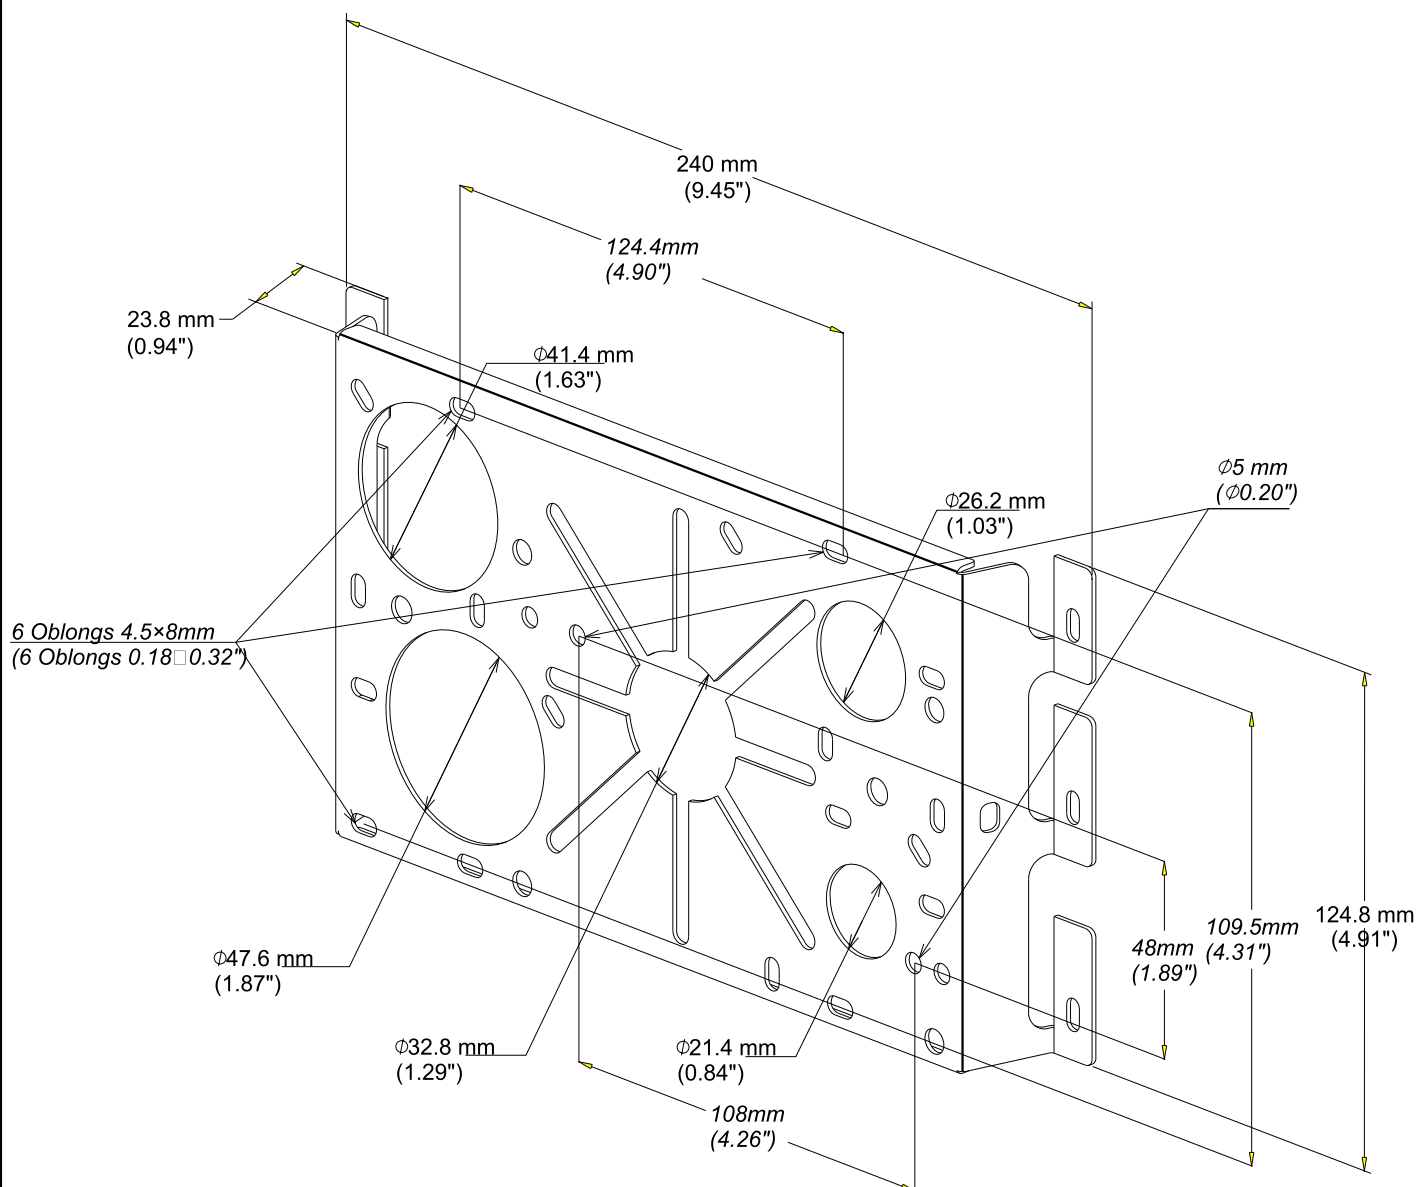

CONSOLE CM50XXL
CM50XXL SUPPORT BRACKET

GS
PG

legrand | CABLE
MANAGEMENT

FT0549-0

11 13

Material	Standard
DX 51 D Z 275 MAC	EN 10 346

REF	CODE	POIDS (kg)	WEIGHT (lb)
CM 50XXL	586250	0.240	0.530

EPAISSEUR / THICKNESS
1.2 (0.05")