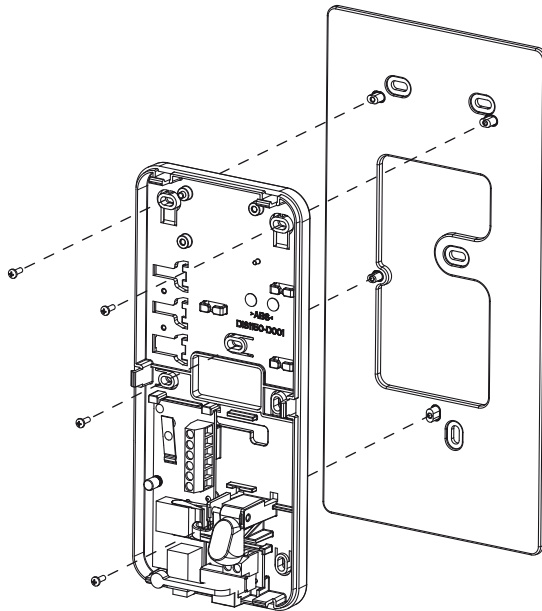

DS 1150-006

URMET S.p.A.
10154 TORINO (ITALY)
VIA BOLOGNA 188/C
Telef. +39 011.24.00.000 (RIC. AUT.)
Fax +39 011.24.00.300 - 323

urmet

LBT 8975

Area tecnica
servizio clienti +39 011.23.39.810
<http://www.urmet.com>
e-mail: info@urmet.com

Fabbricato da Urmet Electronics Limited
(azienda del gruppo Urmet) - Made in P.R.C.
Manufactured by Urmet Electronics Limited
(an Urmet group company) - Made in P.R.C.