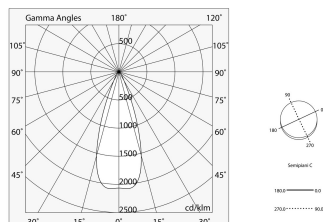

Novalux S.r.l. via Marzabotto, 2 40050 Funo di Argelato (BO) Italy
Tel: +39 051 860558 · Fax +39 051 6647859 · Mail: info@novalux.it · VAT number 00536541204 · novalux.com
Company subject to the management and coordination by SLV GmbH

This technical data sheet is owned by Novalux S.r.l., all rights reserved. Novalux S.r.l. reserves the right to make changes without prior notice.