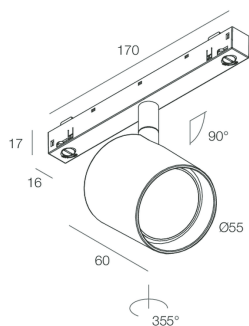

Novalux S.r.l. via Marzabotto, 2 40050 Funo di Argelato (BO) Italy
Tel: +39 051 860558 · Fax +39 051 6647859 · Mail: info@novalux.it · VAT number 00536541204 · novalux.com
Company subject to the management and coordination by SLV GmbH

This technical data sheet is owned by Novalux S.r.l., all rights reserved. Novalux S.r.l. reserves the right to make changes without prior notice.