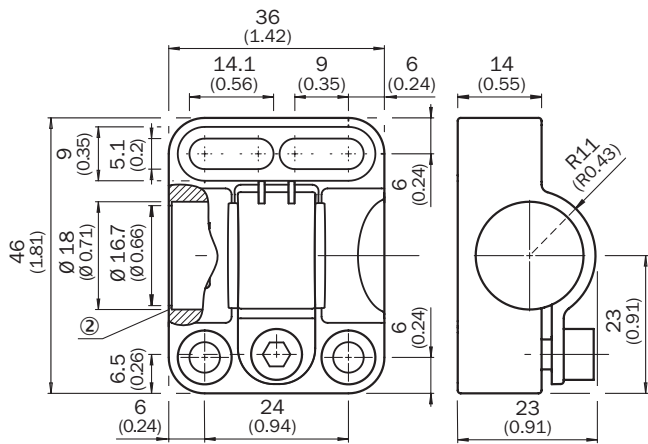

## Detailed technical data

### Technical specifications

<b>Accessory group</b>	Terminal and alignment brackets
<b>Accessory family</b>	Terminal brackets
<b>Suitable for</b>	GR18, MH15V, V180-2, V18
<b>Material</b>	Plastic (PA12), glass-fiber reinforced
<b>Items supplied</b>	Mounting hardware included
<b>Description</b>	Clamping block for round sensors M18, with fixed stop
<b>Specialty</b>	With fixed stop

Dimensional drawing (Dimensions in mm (inch))

② With fixed stop