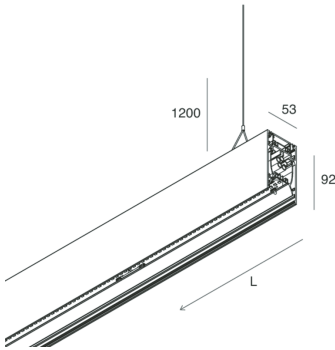

## Features

Use: Indoor  
Type of installation: SUSPENDED  
Emission: DIRECT/INDIRECT  
Colour: WHITE  
Dimming: PUSH  
Emergency: NO  
L: 2520mm  
A: 53mm  
H: 92mm  
Made in: ITALY  
Warranty: 5 years  
Weight: 9kg

## Tech data

Luminaire input power: 120.6W  
Indirect luminous flux: 5935lm  
IP: 40  
Insulation class: I  
Supply voltage: 220-240V 50/60Hz  
SELV: Si