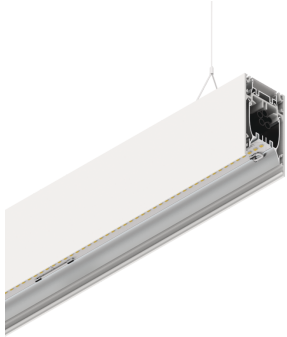

# HERO B

108789.01H

**novalux**  
ITALIAN LIGHTING DESIGN SINCE 1948

## Features

Use: Indoor  
Type of installation: SUSPENDED  
Emission: DIRECT/INDIRECT  
Colour: WHITE  
Dimming: PUSH  
Emergency: NO  
L: 2520mm  
A: 53mm  
H: 92mm  
Made in: ITALY  
Warranty: 5 years  
Weight: 9kg

## Tech data

Luminaire input power: 120.6W  
Indirect luminous flux: 5935lm  
IP: 40  
Insulation class: I  
Supply voltage: 220-240V 50/60Hz  
SELV: Si