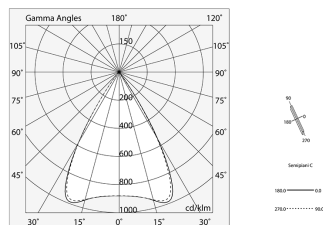

Novalux S.r.l. via Marzabotto, 2 40050 Funo di Argelato (BO) Italy
Tel: +39 051 860558 · Fax +39 051 6647859 · Mail: info@novalux.it · VAT number 00536541204 · novalux.com
Company subject to the management and coordination by SLV GmbH

This technical data sheet is owned by Novalux S.r.l., all rights reserved. Novalux S.r.l. reserves the right to make changes without prior notice.