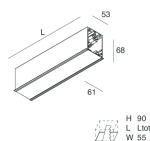

HERO C

108847.01

novalux

ITALIAN LIGHTING DESIGN SINCE 1948

COMPLETION ACCESSORIES

HERO C: MOD.CIECO 250 BIA

108852.01