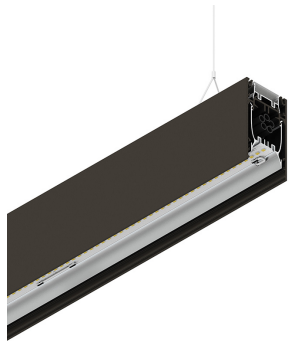

HERO B

108774.20H

novalux
ITALIAN LIGHTING DESIGN SINCE 1948

Features

Use: Indoor
Type of installation: SUSPENDED
Emission: DIRECT/INDIRECT
Colour: CAFFE
Dimming: PUSH
Emergency: NO
L: 2240mm
A: 53mm
H: 92mm
Made in: ITALY
Warranty: 5 years
Weight: 8kg

Tech data

Luminaire input power: 105.9W
Indirect luminous flux: 4842lm
IP: 40
Insulation class: I
Supply voltage: 220-240V 50/60Hz
SELV: Si

Source

Light source: LED
Source power: 91W
Colour temperature: 2700K
CRI: >90
Colour tolerance: 3 Step MacAdam
LED lifespan: 50000h L80 B20