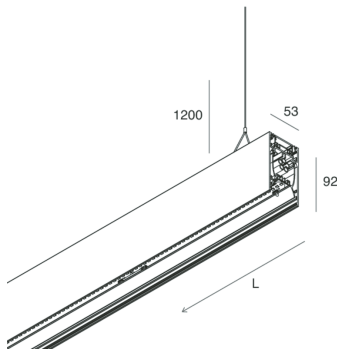

HERO B

108774.20H

novalux
ITALIAN LIGHTING DESIGN SINCE 1948

Features

Use: Indoor
Type of installation: SUSPENDED
Emission: DIRECT/INDIRECT
Colour: CAFFE
Dimming: PUSH
Emergency: NO
L: 2240mm
A: 53mm
H: 92mm
Made in: ITALY
Warranty: 5 years
Weight: 8kg

Tech data

Luminaire input power: 105.9W
Indirect luminous flux: 4842lm
IP: 40
Insulation class: I
Supply voltage: 220-240V 50/60Hz
SELV: Si

Source

Light source: LED
Source power: 91W
Colour temperature: 2700K
CRI: >90
Colour tolerance: 3 Step MacAdam
LED lifespan: 50000h L80 B20