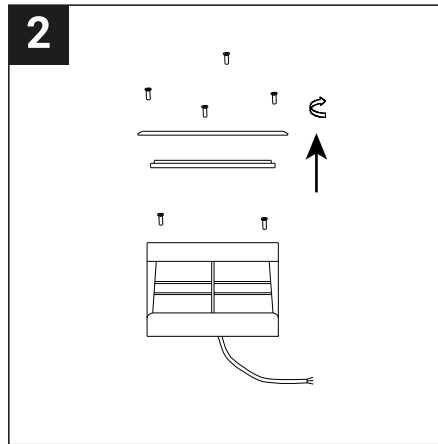

Ref : 677900-677910-677920-677923-677924-677927-677928-677931-677932-677935-677936

<https://www.miidex.com/283-connecteurs-etanches-et-boites-de-derivation>