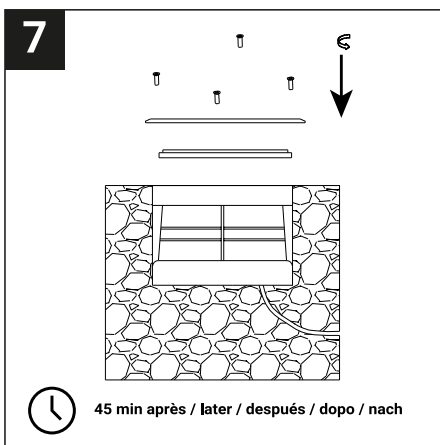

Ref : 677900-677910-677920-677923-677924-677927-677928-677931-677932-677935-677936

<https://www.miidex.com/283-connecteurs-etanches-et-boites-de-derivation>