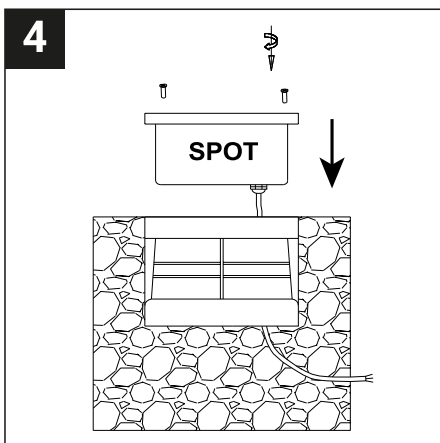

Ref : 677900-677910-677920-677923-677924-677927-677928-677931-677932-677935-677936

<https://www.miidex.com/283-connecteurs-etanches-et-boites-de-derivation>