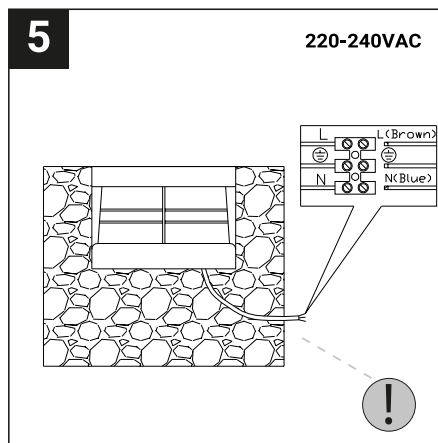

Ref : 677900-677910-677920-677923-677924-677927-677928-677931-677932-677935-677936

<https://www.miidex.com/283-connecteurs-etanches-et-boites-de-derivation>