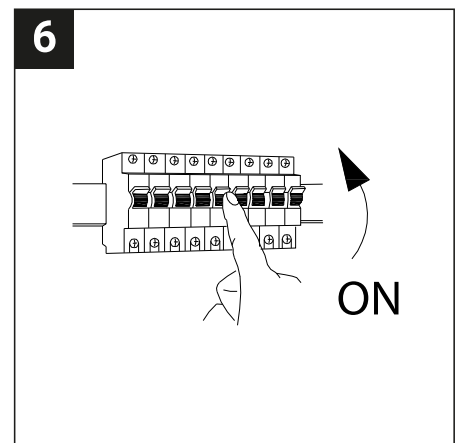

Ref : 677900-677910-677920-677923-677924-677927-677928-677931-677932-677935-677936

<https://www.miidex.com/283-connecteurs-etanches-et-boites-de-derivation>