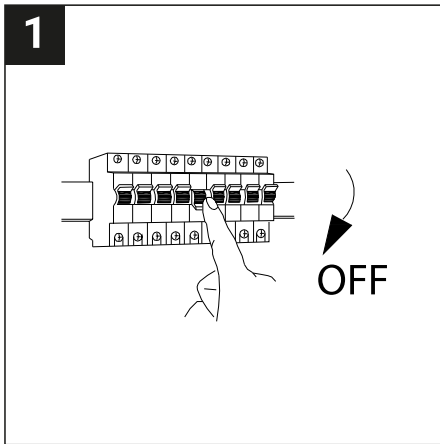

Ref : 677900-677910-677920-677923-677924-677927-677928-677931-677932-677935-677936

<https://www.miidex.com/283-connecteurs-etanches-et-boites-de-derivation>