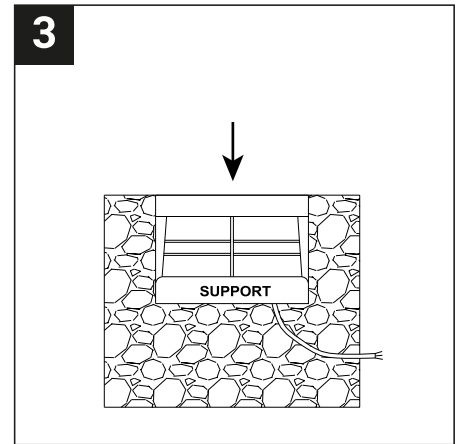

Ref : 677900-677910-677920-677923-677924-677927-677928-677931-677932-677935-677936

<https://www.miidex.com/283-connecteurs-etanches-et-boites-de-derivation>