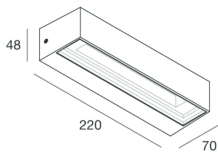

Source

Light source: LED
Source power: 8W
Colour temperature: 3000K/3500K/4000K
CRI: >80
LED lifespan: 30000h L70 B20

Standards

Photobiological risk: RISK GROUP 0 Certified fixture in EXEMPT GROUP, in accordance with CEI EN 62471:2010-01, IEC TR 62778:2014.

[View more product info](#)