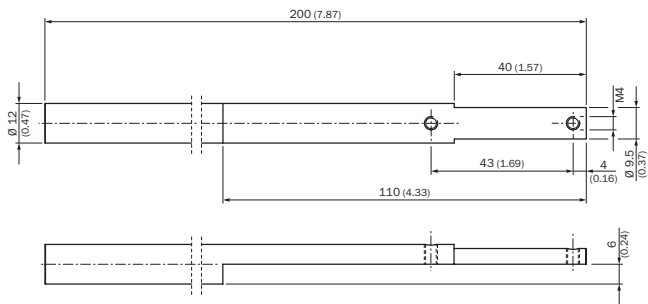

Dimensional drawing (Dimensions in mm (inch))