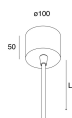

Features

Use: Indoor
Type of installation: RECESSED INTO PLASTERBOARD
Emission: DIRECT
Optics: OPAL
Dimming: ON/OFF
Emergency: NO
L: 1200mm
A: 1200mm
H: 90mm
D: 1225mm
Made in: ITALY
Warranty: 5 years
Weight: 18.4kg

Tech data

Luminaire input power: 119.4W
Luminaire luminous flux: 15911lm
IP: 20
Insulation class: I
Supply voltage: 220-240V 50/60Hz
SELV: Si

Source

Light source: LED
Source power: 108W
Source luminous flux: 19416lm
Colour temperature: 4000K
CRI: >80
Colour tolerance: 3 Step MacAdam
LED lifespan: 50000h L80 B20

[View more product info](#)

MOUNTING ACCESSORIES

ROTO: ALIMENTAZIONE L1200 3P. BIA

104423.01

ROTO: ALIMENTAZIONE L3000 3P. BIA.

104425.01

ROTO: D=1200 KIT 4 SOSP. L3000

104429.99