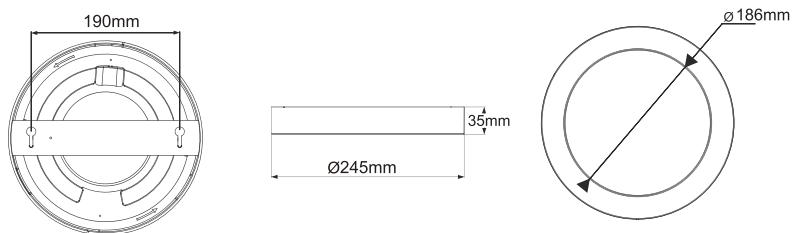

### MANUEL D'UTILISATION

**5036025** - DL LED SURFACE DIM TRIAC 6W 3000-4000-6000K Ø122mm

**5036027** - DL LED SURFACE DIM TRIAC 12W 3000-4000-6000K Ø177mm

**5036029** - DL LED SURFACE DIM TRIAC 18W 3000-4000-6000K Ø226mm

### DIMENSIONS ET DIAMÈTRES DE PERÇAGE

**5036025** - DL LED IP44 SURFACE DIM TRIAC 6W 3000-4000-6000K Ø122mm

**5036027** - DL LED IP44 SURFACE DIM TRIAC 12W 3000-4000-6000K Ø177mm

**5036029** - DL LED IP44 SURFACE DIM TRIAC 18W 3000-4000-6000K Ø226mm

**5036031** - DL LED IP44 SURFACE DIM TRIAC 24W 3000-4000-6000K Ø245mm