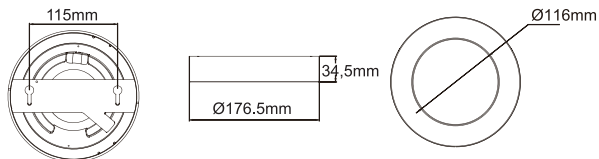

### MANUEL D'UTILISATION

**5036025** - DL LED SURFACE DIM TRIAC 6W 3000-4000-6000K Ø122mm

**5036027** - DL LED SURFACE DIM TRIAC 12W 3000-4000-6000K Ø177mm

**5036029** - DL LED SURFACE DIM TRIAC 18W 3000-4000-6000K Ø226mm

**5036031** - DL LED SURFACE DIM TRIAC 24W 3000-4000-6000K Ø245mm

### DIMENSIONS ET DIAMÈTRES DE PERÇAGE

**5036025** - DL LED IP44 SURFACE DIM TRIAC 6W 3000-4000-6000K Ø122mm

**5036027** - DL LED IP44 SURFACE DIM TRIAC 12W 3000-4000-6000K Ø177mm

**5036029** - DL LED IP44 SURFACE DIM TRIAC 18W 3000-4000-6000K Ø226mm

**5036031** - DL LED IP44 SURFACE DIM TRIAC 24W 3000-4000-6000K Ø245mm