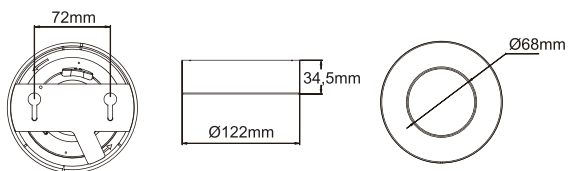

### MANUEL D'UTILISATION

**5036025** - DL LED SURFACE DIM TRIAC 6W 3000-4000-6000K Ø122mm

**5036027** - DL LED SURFACE DIM TRIAC 12W 3000-4000-6000K Ø177mm

**5036029** - DL LED SURFACE DIM TRIAC 18W 3000-4000-6000K Ø226mm

**5036031** - DL LED SURFACE DIM TRIAC 24W 3000-4000-6000K Ø245mm

### DIMENSIONS ET DIAMÈTRES DE PERÇAGE

**5036025** - DL LED IP44 SURFACE DIM TRIAC 6W 3000-4000-6000K Ø122mm

**5036027** - DL LED IP44 SURFACE DIM TRIAC 12W 3000-4000-6000K Ø177mm

**5036029** - DL LED IP44 SURFACE DIM TRIAC 18W 3000-4000-6000K Ø226mm

**5036031** - DL LED IP44 SURFACE DIM TRIAC 24W 3000-4000-6000K Ø245mm