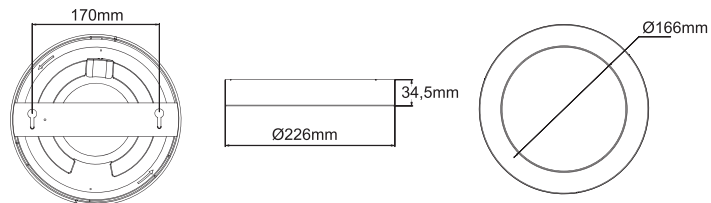

### MANUEL D'UTILISATION

**5036025** - DL LED SURFACE DIM TRIAC 6W 3000-4000-6000K Ø122mm

**5036027** - DL LED SURFACE DIM TRIAC 12W 3000-4000-6000K Ø177mm

**5036029** - DL LED SURFACE DIM TRIAC 18W 3000-4000-6000K Ø226mm

**5036031** - DL LED SURFACE DIM TRIAC 24W 3000-4000-6000K Ø245mm

### DIMENSIONS ET DIAMÈTRES DE PERÇAGE

**5036025** - DL LED IP44 SURFACE DIM TRIAC 6W 3000-4000-6000K Ø122mm

**5036027** - DL LED IP44 SURFACE DIM TRIAC 12W 3000-4000-6000K Ø177mm

**5036029** - DL LED IP44 SURFACE DIM TRIAC 18W 3000-4000-6000K Ø226mm

**5036031** - DL LED IP44 SURFACE DIM TRIAC 24W 3000-4000-6000K Ø245mm