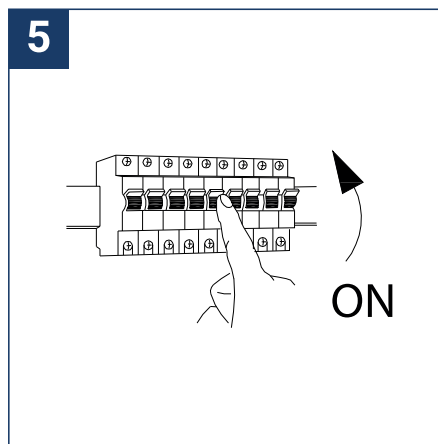

Ref : 77481-77490-77550-77574

<https://www.miidex.com/283-connecteurs-etanches-et-boites-de-derivation>