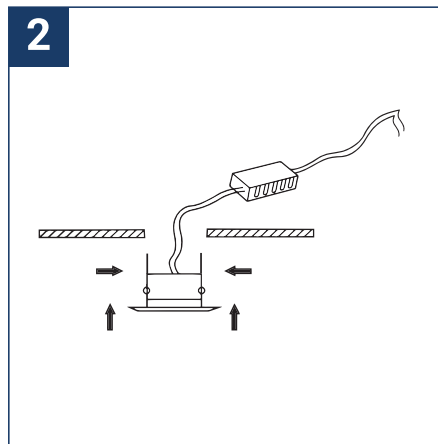

Ref : 77481-77490-77550-77574

<https://www.miidex.com/283-connecteurs-etanches-et-boites-de-derivation>