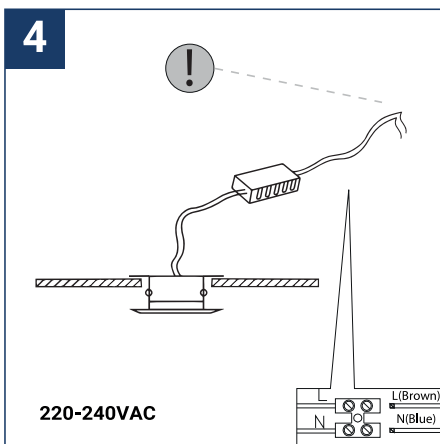

Ref : 77481-77490-77550-77574

<https://www.miidex.com/283-connecteurs-etanches-et-boites-de-derivation>