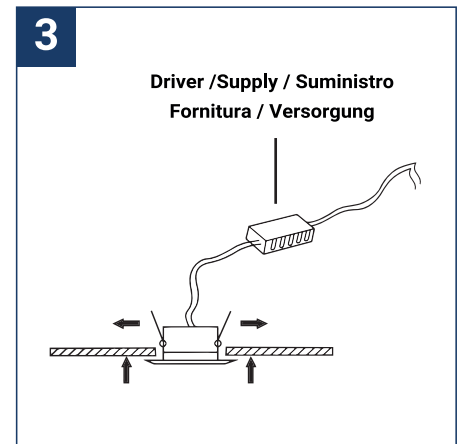

Ref : 77481-77490-77550-77574

<https://www.miidex.com/283-connecteurs-etanches-et-boites-de-derivation>