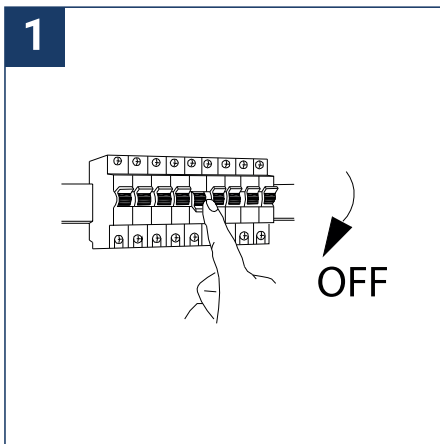

Ref : 77481-77490-77550-77574

<https://www.miidex.com/283-connecteurs-etanches-et-boites-de-derivation>