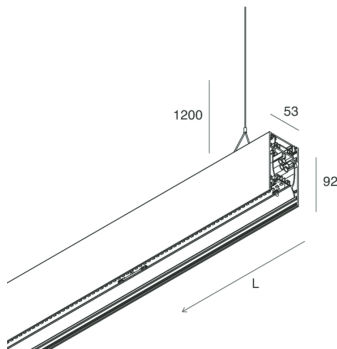

HERO B

108737.02H + 108901.99

novalux
ITALIAN LIGHTING DESIGN SINCE 1948

Features

Use: Indoor
Type of installation: SUSPENDED
Emission: DIRECT/INDIRECT
Optics: OPAL
Colour: BLACK
Dimming: DALI
Emergency: NO
L: 1120mm
A: 53mm
H: 92mm
Made in: ITALY
Warranty: 5 years
Weight: 4kg