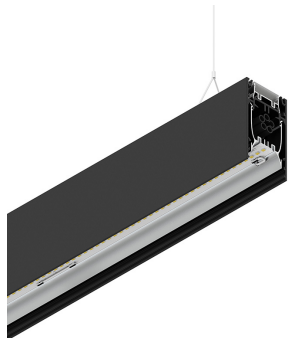

HERO B

108737.02H + 108901.99

novalux
ITALIAN LIGHTING DESIGN SINCE 1948

Features

Use: Indoor
Type of installation: SUSPENDED
Emission: DIRECT/INDIRECT
Optics: OPAL
Colour: BLACK
Dimming: DALI
Emergency: NO
L: 1120mm
A: 53mm
H: 92mm
Made in: ITALY
Warranty: 5 years
Weight: 4kg