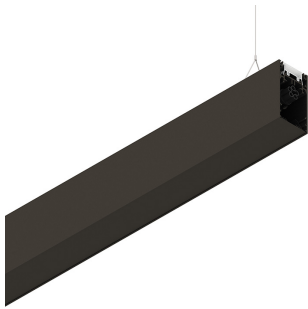

HERO B

1087C2.20

novalux
ITALIAN LIGHTING DESIGN SINCE 1948

Features

Use: Indoor
Type of installation: SUSPENDED
Emission: INDIRECT
Optics: OPAL
Colour: CAFFE
Dimming: PUSH
Emergency: NO
L: 1120mm
A: 53mm
H: 92mm
Made in: ITALY
Warranty: 5 years
Weight: 4kg