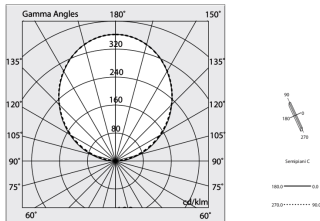

HERO B

1087C2.20

novalux
ITALIAN LIGHTING DESIGN SINCE 1948

Features

Use: Indoor
Type of installation: SUSPENDED
Emission: INDIRECT
Optics: OPAL
Colour: CAFFE
Dimming: PUSH
Emergency: NO
L: 1120mm
A: 53mm
H: 92mm
Made in: ITALY
Warranty: 5 years
Weight: 4kg