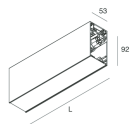

HERO B

1087C2.20

novalux
ITALIAN LIGHTING DESIGN SINCE 1948

COMPLETION ACCESSORIES

HERO B: MOD.CIECO 250 CAF

1087A3.20