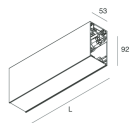

HERO B: MOD.CIECO 1120 CAF

1087A6.20