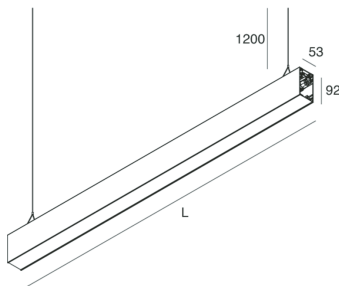

HERO B

1087C2.20

novalux
ITALIAN LIGHTING DESIGN SINCE 1948

Features

Use: Indoor
Type of installation: SUSPENDED
Emission: INDIRECT
Optics: OPAL
Colour: CAFFE
Dimming: PUSH
Emergency: NO
L: 1120mm
A: 53mm
H: 92mm
Made in: ITALY
Warranty: 5 years
Weight: 4kg