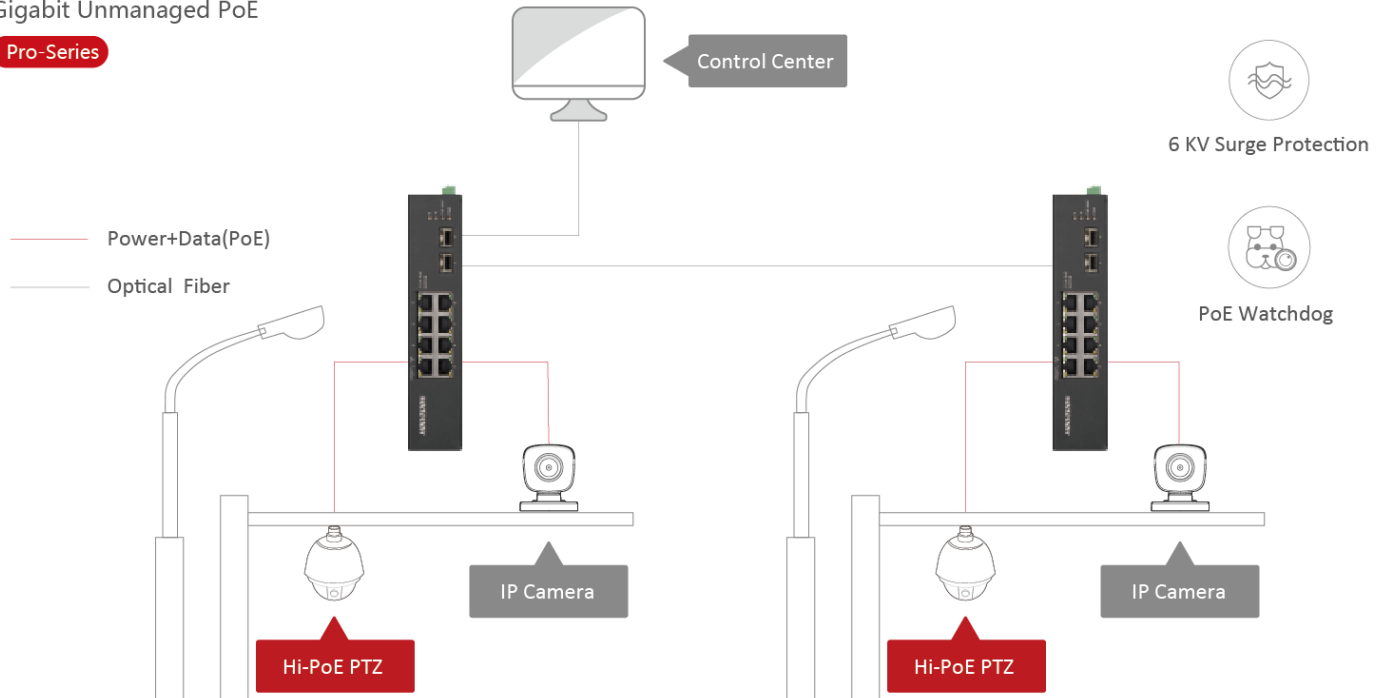

### 8-Port Gigabit Unmanaged Hi-PoE Switch

DS-3T0510HP-E/HS switches are layer 2 Hi-PoE switches, providing advanced PoE power supply technology and wider temperature (-30 to 65 °C) design on the basis of high-performance access to ensure stable data upload. The switches support Hi-PoE, long range, port isolation, and PoE watchdog function.

### Key Feature

- 6 × gigabit PoE RJ45 ports, 2 × gigabit Hi-PoE RJ45 ports and 2 × gigabit SFP fiber optical ports.
- IEEE 802.3at/af/bt standard for Hi-PoE port (Max. 90 W PoE output).
- IEEE 802.3at/af standard for PoE ports (Max. 30 W PoE output).
- IEEE 802.3, IEEE 802.3u, IEEE 802.3x, IEEE 802.3z and IEEE 802.3ab standard.
- 6 KV surge protection for PoE ports.
- PoE output power management.
- Up to 300 m long-range transmission.
- PoE watchdog to auto detect and restart the cameras that do not respond.
- Port isolation to improve network security.
- Wider temperature (-30 to 65 °C) design.
- Wire-speed forwarding.
- Store-and-forward switching.
- Solid high-strength metal shell.
- Reliable fan-free design.

## Physical Interface

Front panel:

Back panel:

## 8-Port Gigabit PoE

Gigabit Unmanaged PoE

Pro-Series

Distributed by