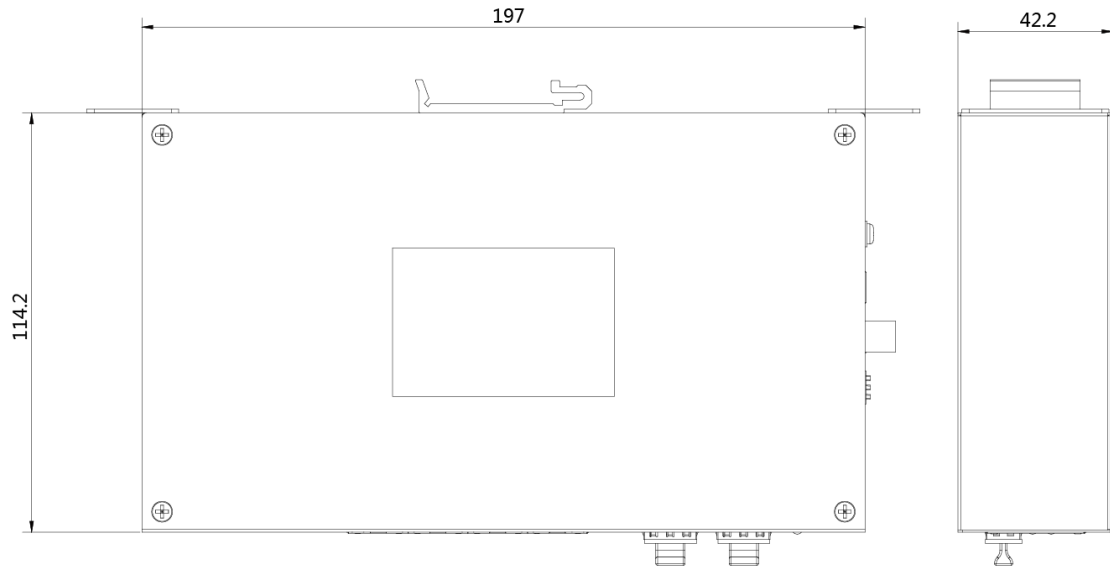

## Physical Interface

Front panel:

Back panel:

## Available Model

DS-3T0510HP-E

Dimension (unit: mm)