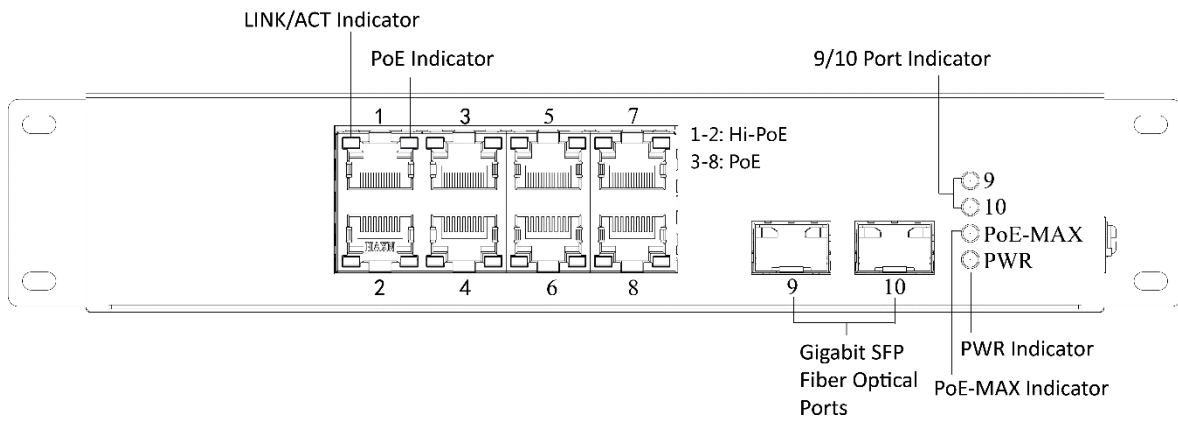

Physical Interface

Front panel:

Back panel: