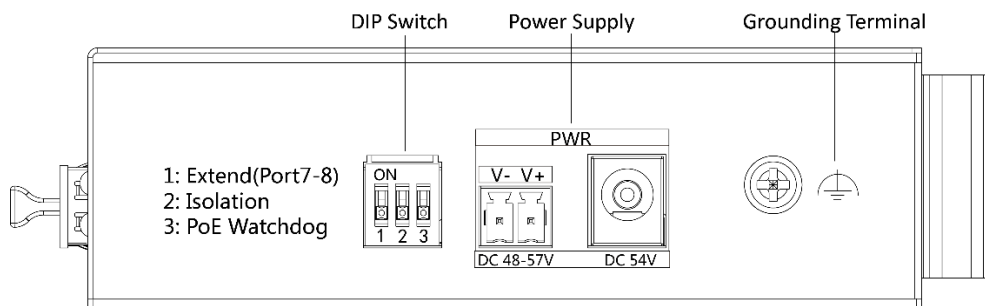

### Key Feature

- 6 × gigabit PoE RJ45 ports, 2 × gigabit Hi-PoE RJ45 ports and 2 × gigabit SFP fiber optical ports.
- IEEE 802.3at/af/bt standard for Hi-PoE port (Max. 90 W PoE output).
- IEEE 802.3at/af standard for PoE ports (Max. 30 W PoE output).
- IEEE 802.3, IEEE 802.3u, IEEE 802.3x, IEEE 802.3z and IEEE 802.3ab standard.
- 6 KV surge protection for PoE ports.
- PoE output power management.
- Up to 300 m long-range transmission.
- PoE watchdog to auto detect and restart the cameras that do not respond.
- Port isolation to improve network security.
- Wider temperature (-30 to 65 °C) design.
- Wire-speed forwarding.
- Store-and-forward switching.
- Solid high-strength metal shell.
- Reliable fan-free design.

## Physical Interface

Front panel:

Back panel: