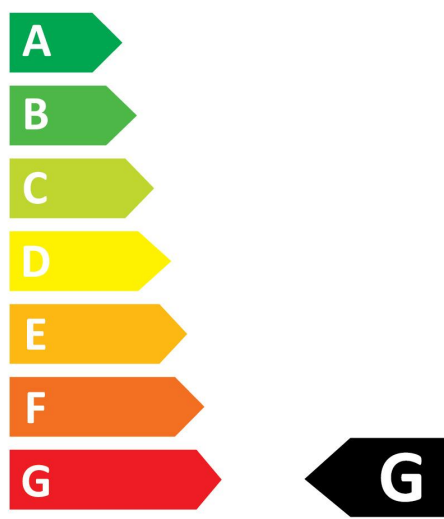

ToLEDo LifeStyle T180 BLACK DIMMABLE

ToLEDo Lifestyle Black T180 4W 150lm DIM 820 E27

0029983

0029983

4
kWh/1000h

2019/2015