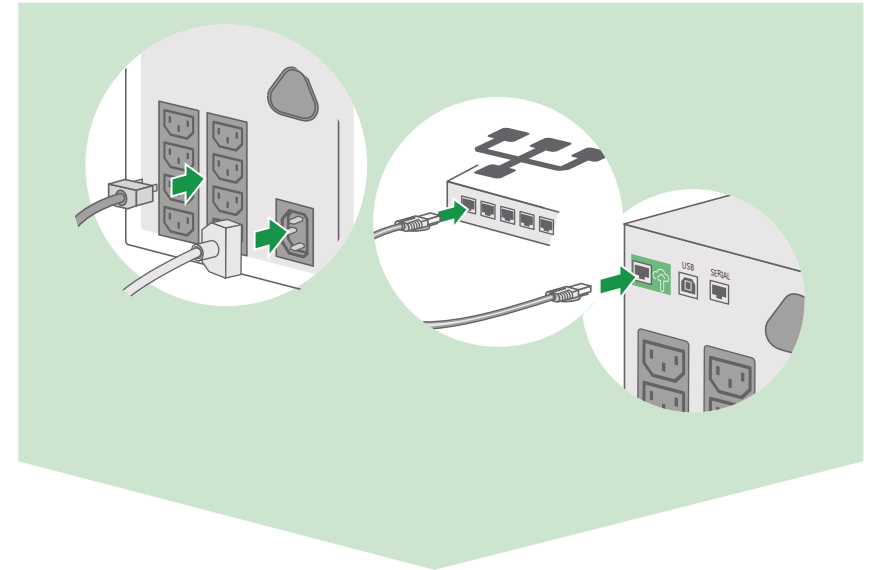

Installation Guide

by Schneider Electric

Smart-UPS SMC1000IC, SMC1500IC

SmartConnect.apc.com

- Free additional 1-year battery warranty
- Firmware update notifications
- Power event notifications
- Advanced support