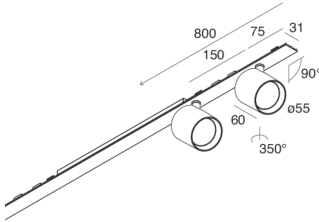

Novalux S.r.l. via Marzabotto, 2 40050 Funo di Argelato (BO) Italy
Tel: +39 051 860558 · Fax +39 051 6647859 · Mail: info@novalux.it · VAT number 00536541204 · novalux.com
Company subject to the management and coordination by SLV GmbH

This technical data sheet is owned by Novalux S.r.l., all rights reserved. Novalux S.r.l. reserves the right to make changes without prior notice.