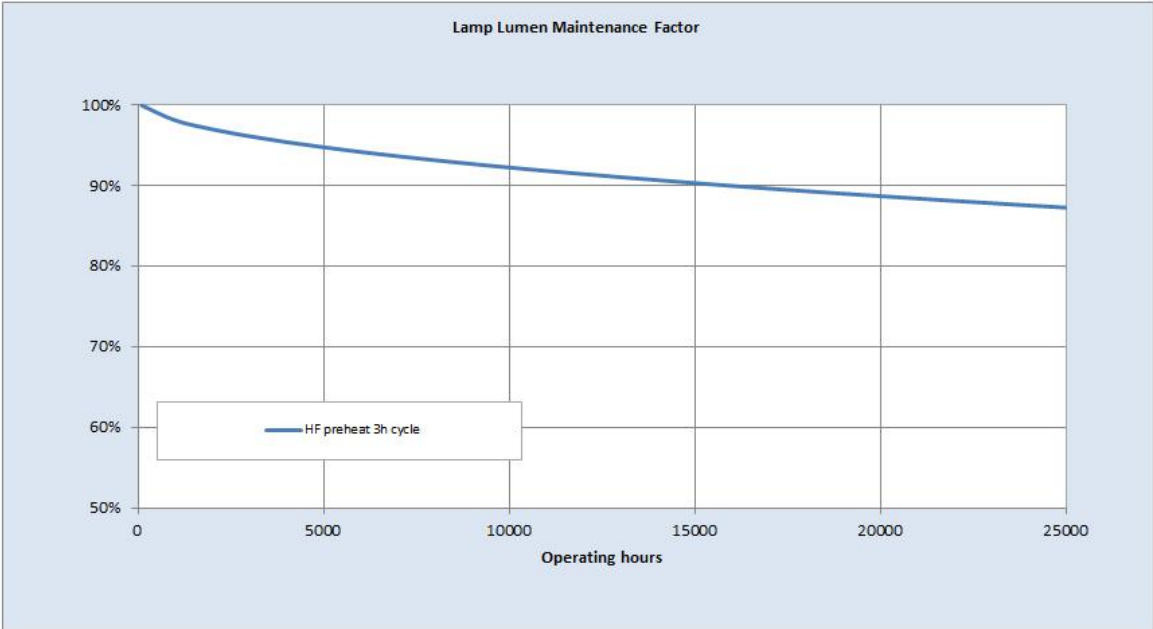

Lumen maintenance data