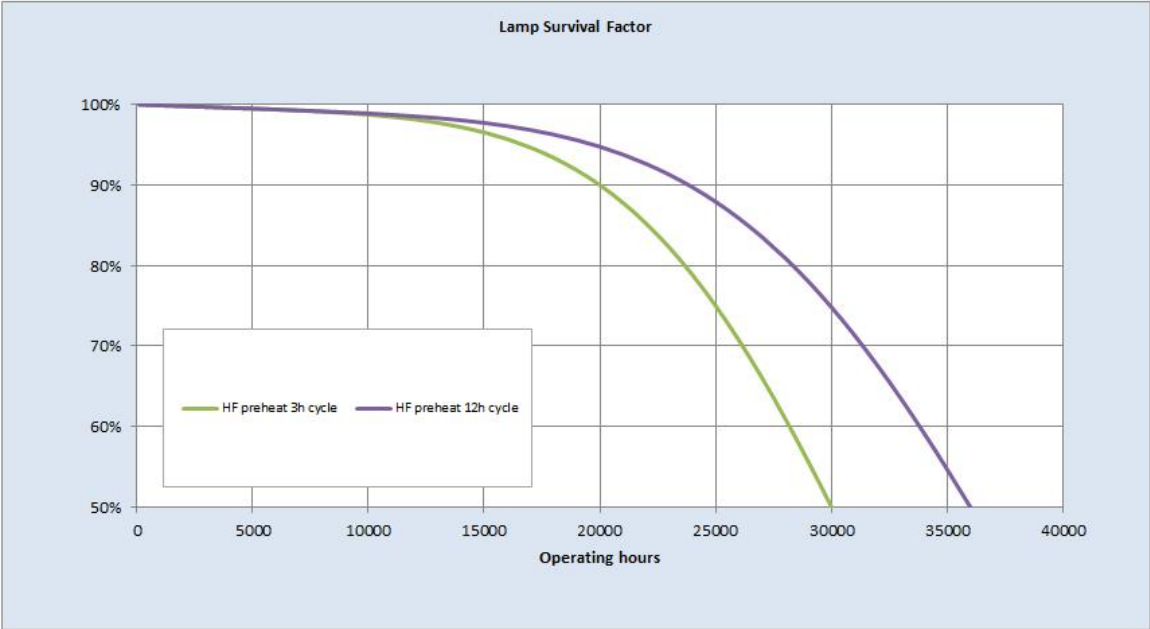

Survival data