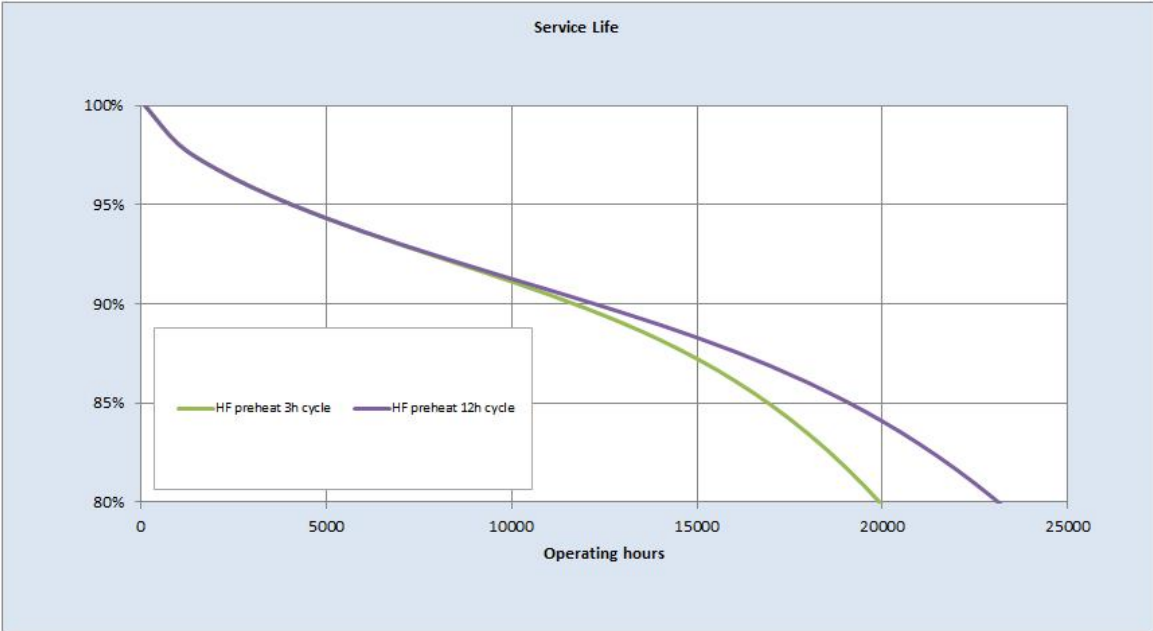

Technical drawing

Lumen maintenance data

Survival data

Service life data

Downloads & Links

[Go to the catalog site \(HTTP\)](#)

[Linear Fluorescent Lamps Catalogue \(PDF\)](#)

[LFL T5 LongLast™ Lamps - Data sheet \(EN\) \(PDF\)](#)