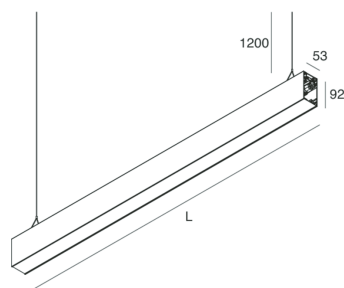

HERO B

1087B8.01H

novalux

ITALIAN LIGHTING DESIGN SINCE 1948

Features

Use: Indoor
Type of installation: SUSPENDED
Emission: INDIRECT
Optics: OPAL
Colour: WHITE
Dimming: DALI
Emergency: NO
L: 1120mm
A: 53mm
H: 92mm
Made in: ITALY
Warranty: 5 years
Weight: 4kg

Tech data

Luminaire input power: 20W
Luminaire luminous flux: 2226lm
IP: 40
Insulation class: I
Supply voltage: 220-240V 50/60Hz
SELV: Si

Source

Light source: LED
Source power: 18W
Colour temperature: 4000K
CRI: >90
Colour tolerance: 3 Step MacAdam
LED lifespan: 50000h L80 B20