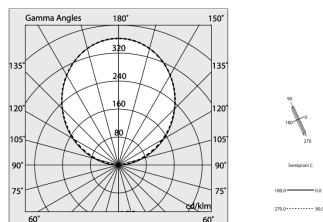

HERO B

1087B8.01H

novalux

ITALIAN LIGHTING DESIGN SINCE 1948

Features

Use: Indoor
Type of installation: SUSPENDED
Emission: INDIRECT
Optics: OPAL
Colour: WHITE
Dimming: DALI
Emergency: NO
L: 1120mm
A: 53mm
H: 92mm
Made in: ITALY
Warranty: 5 years
Weight: 4kg

Tech data

Luminaire input power: 20W
Luminaire luminous flux: 2226lm
IP: 40
Insulation class: I
Supply voltage: 220-240V 50/60Hz
SELV: Si

Source

Light source: LED
Source power: 18W
Colour temperature: 4000K
CRI: >90
Colour tolerance: 3 Step MacAdam
LED lifespan: 50000h L80 B20