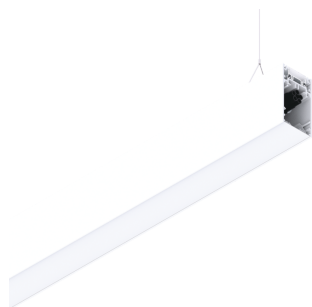

HERO B

1087B8.01H

novalux

ITALIAN LIGHTING DESIGN SINCE 1948

Features

Use: Indoor
Type of installation: SUSPENDED
Emission: INDIRECT
Optics: OPAL
Colour: WHITE
Dimming: DALI
Emergency: NO
L: 1120mm
A: 53mm
H: 92mm
Made in: ITALY
Warranty: 5 years
Weight: 4kg

Tech data

Luminaire input power: 20W
Luminaire luminous flux: 2226lm
IP: 40
Insulation class: I
Supply voltage: 220-240V 50/60Hz
SELV: Si

Source

Light source: LED
Source power: 18W
Colour temperature: 4000K
CRI: >90
Colour tolerance: 3 Step MacAdam
LED lifespan: 50000h L80 B20