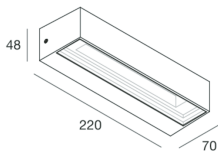

Source

Light source: LED
Source power: 12W
Colour temperature: 3000K/3500K/4000K
CRI: >80
LED lifespan: 30000h L70 B20

Standards

Photobiological risk: RISK GROUP 0 Certified fixture in EXEMPT GROUP, in accordance with CEI EN 62471:2010-01, IEC TR 62778:2014.

[View more product info](#)