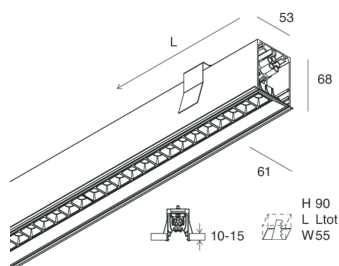

HERO C

108821.01

novalux

ITALIAN LIGHTING DESIGN SINCE 1948

Features

Use: Indoor
Type of installation: RECESSED INTO PLASTERBOARD
Emission: DIRECT
Optics: MICRO OPTICS
Colour: WHITE
Dimming: ON/OFF
Emergency: NO
L: 868mm
A: 61mm
H: 68mm
Made in: ITALY
Warranty: 5 years