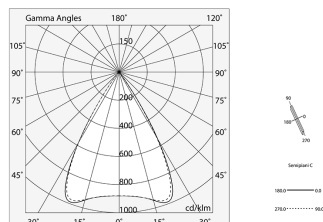

HERO C

108821.01

novalux

ITALIAN LIGHTING DESIGN SINCE 1948

Features

Use: Indoor
Type of installation: RECESSED INTO PLASTERBOARD
Emission: DIRECT
Optics: MICRO OPTICS
Colour: WHITE
Dimming: ON/OFF
Emergency: NO
L: 868mm
A: 61mm
H: 68mm
Made in: ITALY
Warranty: 5 years