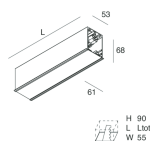

HERO C

108821.01

novalux

ITALIAN LIGHTING DESIGN SINCE 1948

COMPLETION ACCESSORIES

HERO C: MOD.CIECO 250 BIA

108852.01