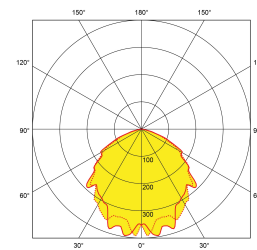

Product Image:

Line Drawing

Polar Curve

Product Specs:

Technology	LED	Input Voltage	180-265V AC
Lamp Base	Aucun	Positional Adjustment	Orientable
Number of LEDs	42	Luminaire Distribution	Direct
Lifetime L70 (hrs)	25.000	Input Frequency	50/60HZ
Dimmable	Non	Dali	Non
IP Rating	IP65	IK Rating	IK06
Operating Env. Temp. (Min) °C	-30°C	Operating Env. Temp. (Max) °C	40°C
Power Factor	0.9	Height (mm)	155
Width (mm)	200	Weight (Kg)	0.893

SKU Table and Ordering:

SKU Code	Wattage	Beam Angle	Lumens	Lumens/Watt	CRI	Colour	Finish Colour
EN-FLH30BLK/30	30	120	2700	90	70	3000	Noir
EN-FLH30BLK/40	30	120	2700	90	70	4000	Noir
EN-FLH30W/30	30	120	2700	90	70	3000	Blanc
EN-FLH30W/40	30	120	2700	90	70	4000	Blanc