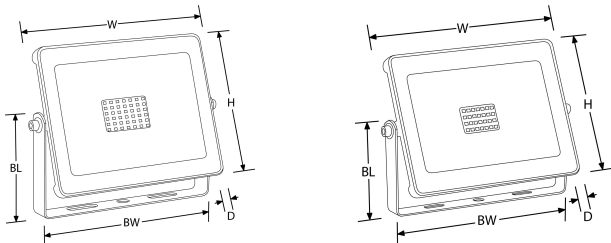

Product Image:

Line Drawing

Polar Curve

Product Specs:

Technology	LED	Input Voltage	180-265V AC
Lamp Base	Aucun	Positional Adjustment	Orientable
Number of LEDs	42	Luminaire Distribution	Direct
Lifetime L70 (hrs)	25.000	Input Frequency	50/60HZ
Dimmable	Non	Dali	Non
IP Rating	IP65	IK Rating	IK06
Operating Env. Temp. (Min) °C	-30°C	Operating Env. Temp. (Max) °C	40°C
Power Factor	0.9	Height (mm)	155
Width (mm)	200	Weight (Kg)	0.893