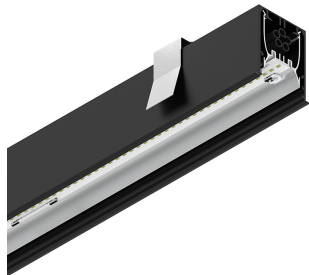

## Features

Use: Indoor  
Type of installation: RECESSED INTO PLASTERBOARD  
Emission: DIRECT  
Optics: MICROPRISMATIZED  
Colour: BLACK  
Dimming: ON/OFF  
Emergency: NO  
L: 1400mm  
A: 61mm  
H: 68mm  
Made in: ITALY  
Warranty: 5 years  
Weight: 3.5kg

## Tech data

Luminaire input power: 34.4W  
Luminaire luminous flux: 2943lm  
IP: 40  
Insulation class: I  
Supply voltage: 220-240V 50/60Hz  
UGR: <19  
SELV: Si