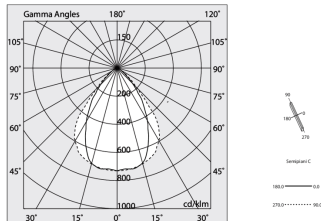

HERO C

108808.02 + 108911.99

novalux
ITALIAN LIGHTING DESIGN SINCE 1948

Features

Use: Indoor
Type of installation: RECESSED INTO PLASTERBOARD
Emission: DIRECT
Optics: MICROPRISMATIZED
Colour: BLACK
Dimming: ON/OFF
Emergency: NO
L: 1400mm
A: 61mm
H: 68mm
Made in: ITALY
Warranty: 5 years
Weight: 3.5kg

Tech data

Luminaire input power: 34.4W
Luminaire luminous flux: 2943lm
IP: 40
Insulation class: I
Supply voltage: 220-240V 50/60Hz
UGR: <19
SELV: Si

Source

Light source: LED
Source power: 30W
Colour temperature: 4000K
CRI: >90
Colour tolerance: 3 Step MacAdam
LED lifespan: 50000h L80 B20

Compliance

CEI EN 60598-1:2021 + A11:2023, CEI EN 60598-2-1:2022, CEI EN 60598-2-2:2012

Standards

Photobiological risk: RISK GROUP 0 Certified fixture in EXEMPT GROUP, in accordance with CEI EN 62471:2010-01, IEC TR 62778:2014.

CAM edilizia: The product complies with the requirements for public buildings, ministerial decree of 23rd June 2022 n.256.

Average luminance

Average luminance limits for DSE workstation 65°(in accordance to EN 12464-1:2012).

[View more product info](#)

Novalux S.r.l. via Marzabotto, 2 40050 Funo di Argelato (BO) Italy
Tel: +39 051 860558 · Fax +39 051 6647859 · Mail: info@novalux.it · VAT number 00536541204 · novalux.com
Company subject to the management and coordination by SLV GmbH

This technical data sheet is owned by Novalux S.r.l., all rights reserved. Novalux S.r.l. reserves the right to make changes without prior notice.
Last update: 21/3/2024, 17:33:21