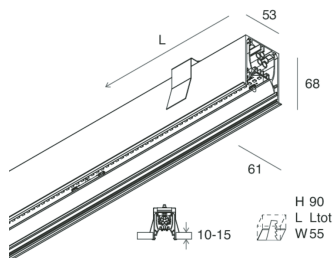

## Features

Use: Indoor  
Type of installation: RECESSED INTO PLASTERBOARD  
Emission: DIRECT  
Optics: MICROPRISMATIZED  
Colour: BLACK  
Dimming: ON/OFF  
Emergency: NO  
L: 1400mm  
A: 61mm  
H: 68mm  
Made in: ITALY  
Warranty: 5 years  
Weight: 3.5kg