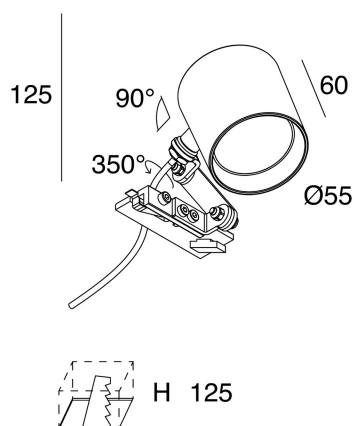

GHOST EVO

104047.01

novalux

ITALIAN LIGHTING DESIGN SINCE 1948

Features

Use: Indoor
Emission: ADJUSTABLE
Optics: SPOT
Beam: 34°
Colour: WHITE
Dimming: WITH ACCESSORY
Emergency: NO
H: 65mm
ø: Ø63
Made in: ITALY
Warranty: 5 years
Weight: 0.6kg