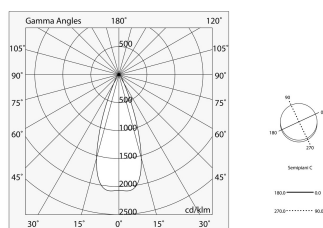

GHOST EVO

104047.01

novalux

ITALIAN LIGHTING DESIGN SINCE 1948

Features

Use: Indoor
Emission: ADJUSTABLE
Optics: SPOT
Beam: 34°
Colour: WHITE
Dimming: WITH ACCESSORY
Emergency: NO
H: 65mm
ø: Ø63
Made in: ITALY
Warranty: 5 years
Weight: 0.6kg