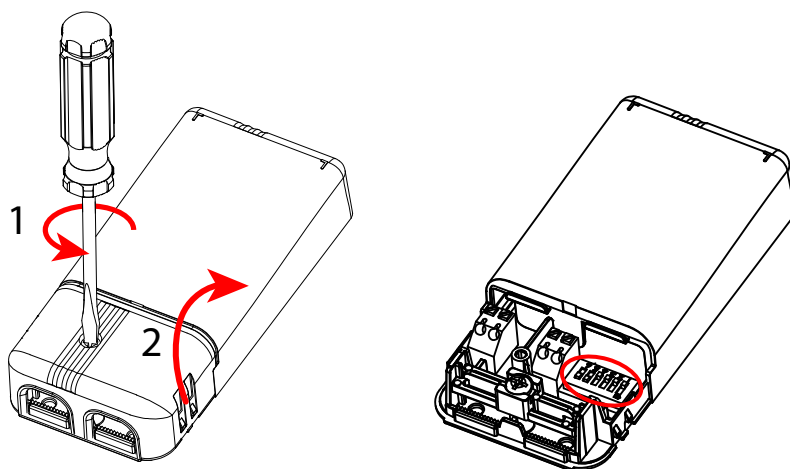

Frame
Square
Maxi

Standard

mA	250	300	350	400	450	500	550
W	10	12	14	16	18	20	22
lm	45%	55%	64%	73%	82%	90%	100%