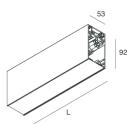

HERO B: MOD.CIECO 1680 BIA

1087A8.01