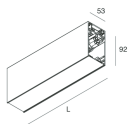

HERO B

108767.01

novalux
ITALIAN LIGHTING DESIGN SINCE 1948

COMPLETION ACCESSORIES

HERO B: MOD.CIECO 250 BIA

1087A3.01