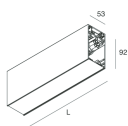

HERO B: MOD.CIECO 1120 BIA

1087A6.01