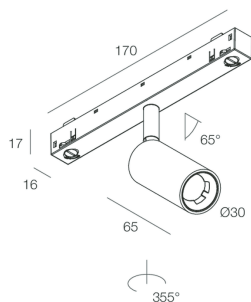

Novalux S.r.l. via Marzabotto, 2 40050 Funo di Argelato (BO) Italy
Tel: +39 051 860558 · Fax +39 051 6647859 · Mail: info@novalux.it · VAT number 00536541204 · novalux.com
Company subject to the management and coordination by SLV GmbH

This technical data sheet is owned by Novalux S.r.l., all rights reserved. Novalux S.r.l. reserves the right to make changes without prior notice.