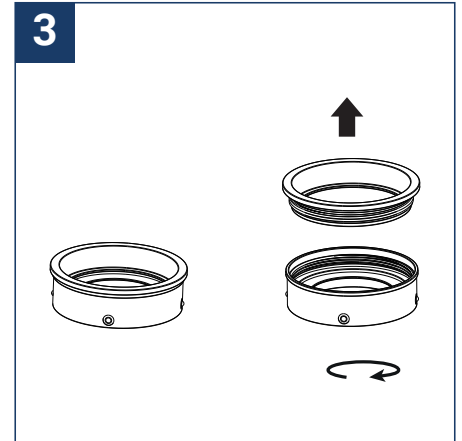

Changer la collerette / Change the bezel

Option 1

Option 2