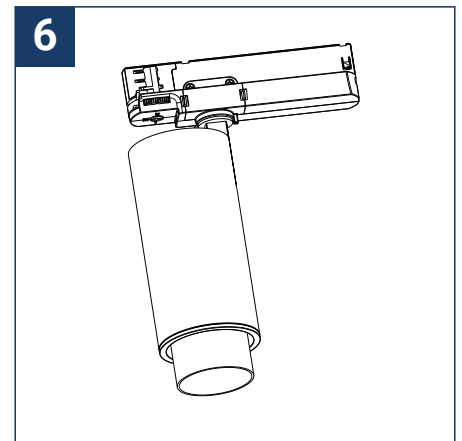

Changer la collerette / Change the bezel

Option 1

Option 2