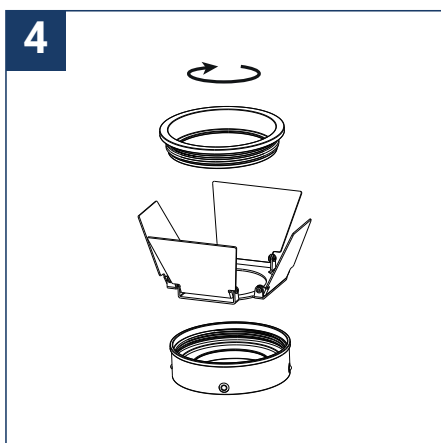

Changer la collerette / Change the bezel

Option 1

Option 2