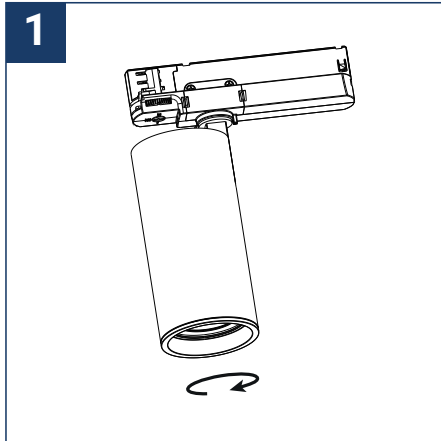

Changer la collerette / Change the bezel

Option 1

Option 2