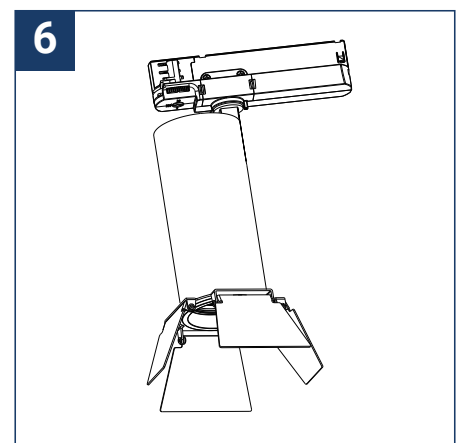

Changer la collerette / Change the bezel

Option 1

Option 2