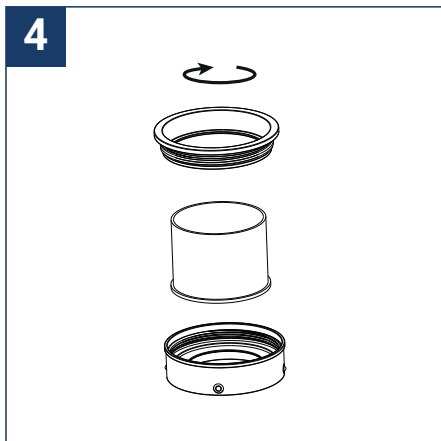

Changer la collerette / Change the bezel

Option 1

Option 2