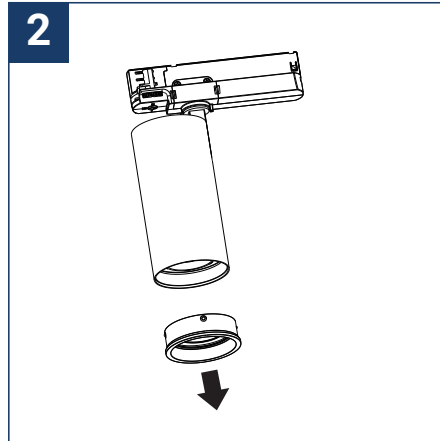

Changer la collerette / Change the bezel

Option 1

Option 2