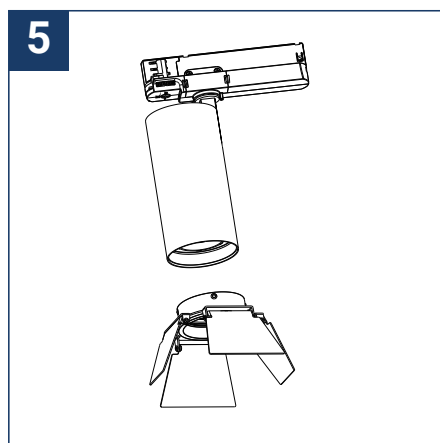

Changer la collerette / Change the bezel

Option 1

Option 2