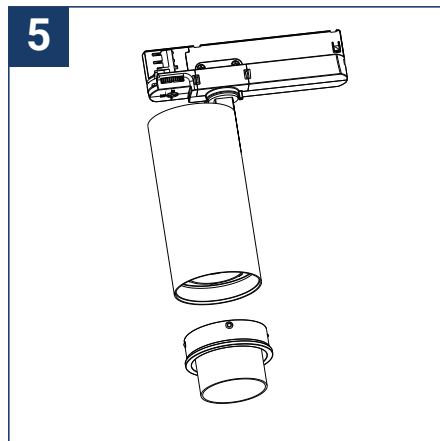

Changer la collerette / Change the bezel

Option 1

Option 2