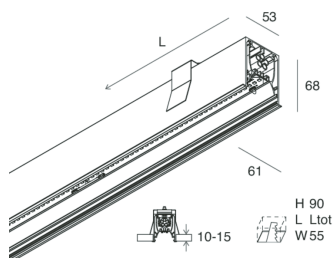

HERO C

108835.02H + 108902.99

novalux
ITALIAN LIGHTING DESIGN SINCE 1948

Features

Use: Indoor
Type of installation: RECESSED INTO PLASTERBOARD
Emission: DIRECT
Optics: OPAL
Colour: BLACK
Dimming: PUSH, DALI
Emergency: NO
L: 1400mm
A: 61mm
H: 68mm
Made in: ITALY
Warranty: 5 years
Weight: 3.5kg