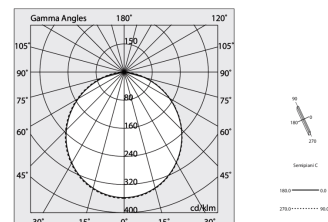

HERO C

108835.02H + 108902.99

novalux
ITALIAN LIGHTING DESIGN SINCE 1948

Features

Use: Indoor
Type of installation: RECESSED INTO PLASTERBOARD
Emission: DIRECT
Optics: OPAL
Colour: BLACK
Dimming: PUSH, DALI
Emergency: NO
L: 1400mm
A: 61mm
H: 68mm
Made in: ITALY
Warranty: 5 years
Weight: 3.5kg