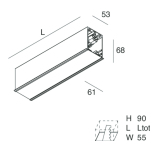

HERO C

108835.02H + 108902.99

novalux
ITALIAN LIGHTING DESIGN SINCE 1948

COMPLETION ACCESSORIES

HERO C: MOD.CIECO 250 NE

108852.02