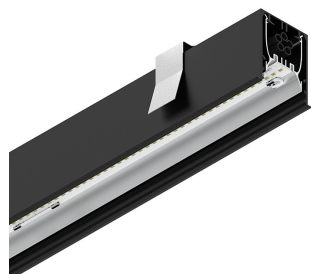

HERO C

108835.02H + 108902.99

novalux
ITALIAN LIGHTING DESIGN SINCE 1948

Features

Use: Indoor
Type of installation: RECESSED INTO PLASTERBOARD
Emission: DIRECT
Optics: OPAL
Colour: BLACK
Dimming: PUSH, DALI
Emergency: NO
L: 1400mm
A: 61mm
H: 68mm
Made in: ITALY
Warranty: 5 years
Weight: 3.5kg

Tech data

Luminaire input power: 34.4W
Luminaire luminous flux: 2683lm
IP: 40
Insulation class: I
Supply voltage: 220-240V 50/60Hz
SELV: Si

Source

Light source: LED
Source power: 30W
Colour temperature: 4000K
CRI: >90
Colour tolerance: 3 Step MacAdam
LED lifespan: 50000h L80 B20