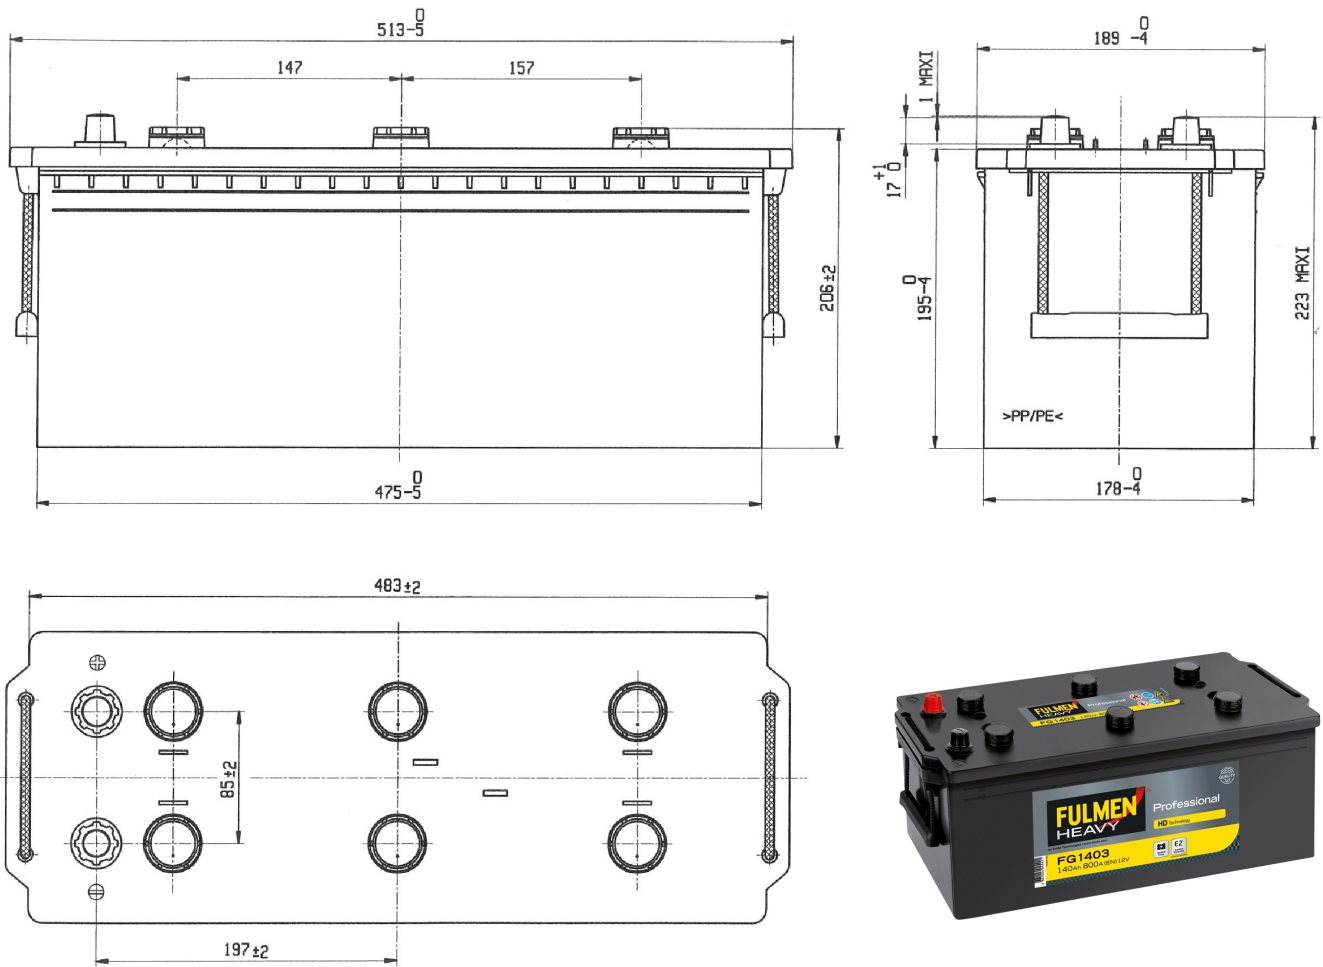

Central Article Code: D04081W01-A

ETN Code or Other: 640 020 076

Created: 05/09/2005

Modified: 26/05/2009

PERFORMANCES		CONTAINER	
Voltage (V):	12 V	Type:	D04 BLACK
C20 (Ah):	140.0 20 h	Hold Down:	B0
Rc (min):	0	H. D. Adapter:	No
Cranking (A):	800 EN	COVER	
Vibration:	V2 (35Hz/6g/2h)	Type:	Flat/Screw BLACK
Endurance:	E2 (90 cycles@50%)	Polarity:	ETN 3
Charge:	WET	Terminals:	EN taper post
Technology:	Vented/Flooded	Terminal Adapter:	No
Grid :	Hybrid	SOCI:	No
WEIGHT AND STD. DIMENSIONS		Ventilation:	Independent
Battery Weight (kg):	36.67	Filter:	No
Volume acid (l):	9.82	Lateral Plug:	No
Length (mm):	513	PLUGS	
Width (mm):	189	Type:	6 x M27 BLACK
Height (mm):	223	HANDLES	
		Type:	2 x Rope (Rigid holder) BLACK
		OTHERS	
		Degassing Tube:	No