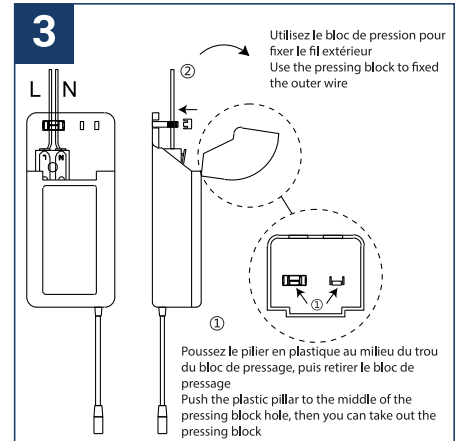

Ref : 77676-77677-77678-77679

Veuillez couper l'alimentation secteur avant de réinitialiser les commutateurs CCT
Please cut off the AC power before reset CCT switches

	*Ø
77676	155mm
77677	180mm
77678	205mm
77679	280mm

FR
Cet appareil et ses accessoires se recyclent

À DÉPOSER EN MAGASIN
À DÉPOSER EN DÉCHÈTERIE

OU