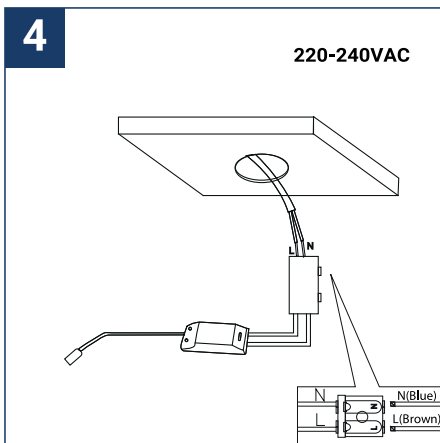

Ref : 77676-77677-77678-77679

Veuillez couper l'alimentation secteur avant de réinitialiser les commutateurs CCT
Please cut off the AC power before reset CCT switches

	*Ø
77676	155mm
77677	180mm
77678	205mm
77679	280mm

FR
Cet appareil et ses accessoires se recyclent

À DÉPOSER EN MAGASIN
À DÉPOSER EN DÉCHÈTERIE

OU