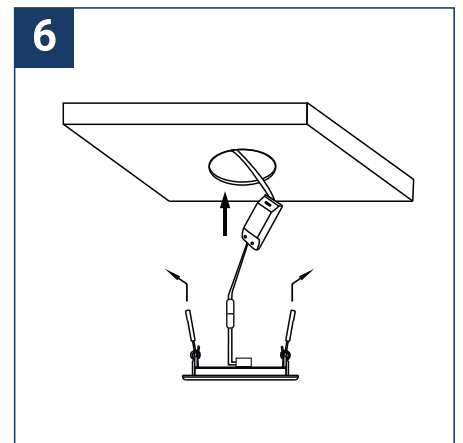

Ref : 77676-77677-77678-77679

Veuillez couper l'alimentation secteur avant de réinitialiser les commutateurs CCT
Please cut off the AC power before reset CCT switches

	*Ø
77676	155mm
77677	180mm
77678	205mm
77679	280mm

FR
Cet appareil et ses accessoires se recyclent

À DÉPOSER EN MAGASIN
À DÉPOSER EN DÉCHÈTERIE

OU