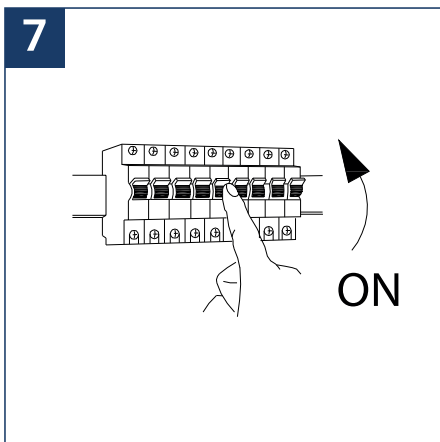

Ref : 77676-77677-77678-77679

Veuillez couper l'alimentation secteur avant de réinitialiser les commutateurs CCT
Please cut off the AC power before reset CCT switches

	*Ø
77676	155mm
77677	180mm
77678	205mm
77679	280mm

FR
Cet appareil et ses accessoires se recyclent

À DÉPOSER EN MAGASIN
À DÉPOSER EN DÉCHÈTERIE

OU