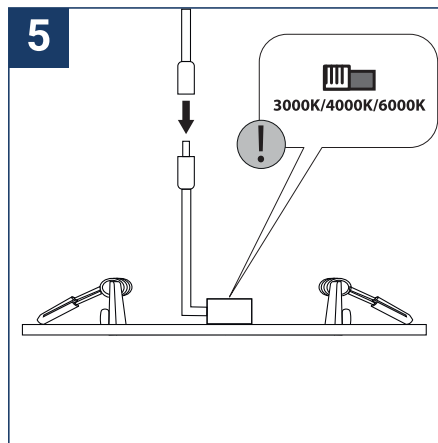

Ref : 77676-77677-77678-77679

Veuillez couper l'alimentation secteur avant de réinitialiser les commutateurs CCT
Please cut off the AC power before reset CCT switches

	*Ø
77676	155mm
77677	180mm
77678	205mm
77679	280mm

FR
Cet appareil et ses accessoires se recyclent

À DÉPOSER EN MAGASIN
À DÉPOSER EN DÉCHÈTERIE

OU