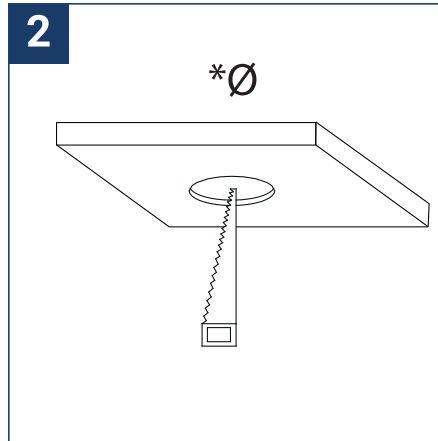

Ref : 77676-77677-77678-77679

Veuillez couper l'alimentation secteur avant de réinitialiser les commutateurs CCT
Please cut off the AC power before reset CCT switches

	*Ø
77676	155mm
77677	180mm
77678	205mm
77679	280mm

FR
Cet appareil et ses accessoires se recyclent

À DÉPOSER EN MAGASIN
À DÉPOSER EN DÉCHÈTERIE

OU