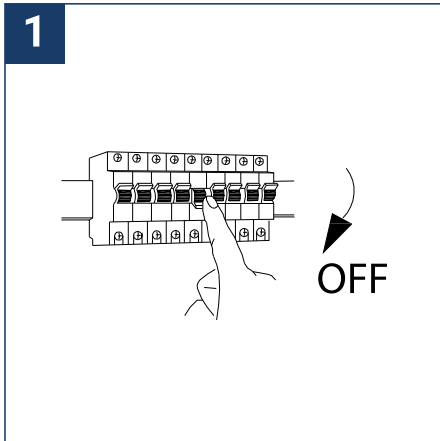

Ref : 77676-77677-77678-77679

Veuillez couper l'alimentation secteur avant de réinitialiser les commutateurs CCT
Please cut off the AC power before reset CCT switches

	*Ø
77676	155mm
77677	180mm
77678	205mm
77679	280mm

FR
Cet appareil et ses accessoires se recyclent

À DÉPOSER EN MAGASIN
À DÉPOSER EN DÉCHÈTERIE

OU