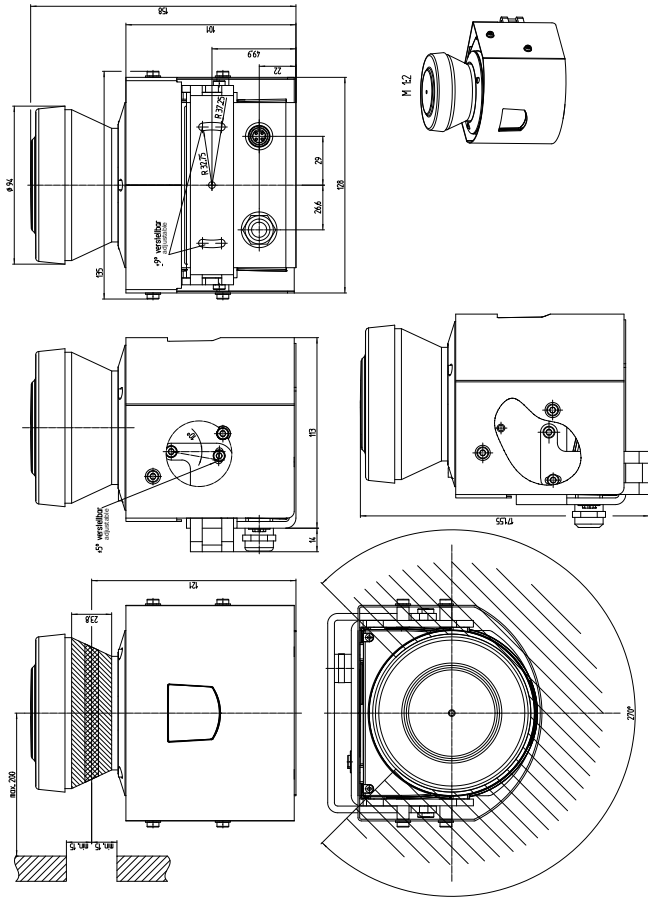

## Detailed technical data

### Technical specifications

<b>Accessory group</b>	Mounting brackets and plates
<b>Accessory family</b>	Mounting brackets
<b>Color</b>	Uncoated
<b>Description</b>	Mounting set VdS 1, uncoated
<b>Usable for</b>	Retrofitting a standard laser measurement sensor with a mounting bracket VdS 1 will not automatically result in a VdS compliant laser measurement system

Dimensional drawing (Dimensions in mm (inch))