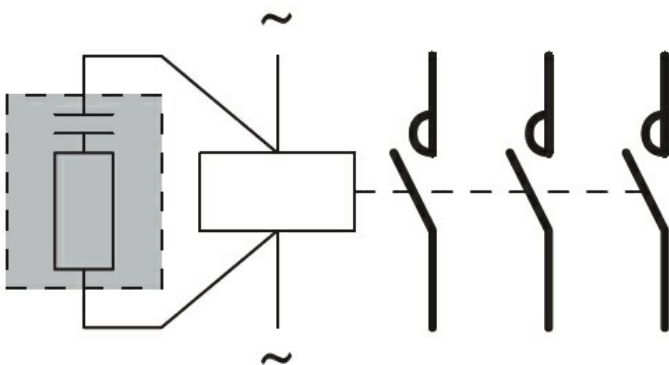

**Contact characteristics**

Tightening torque for terminals	min	Ibin	9
	max	Ibin	9
Tightening torque for coil terminal	min	Ibin	9
	max	Ibin	9

**Dimensions**

**Wiring diagrams**

**Certifications and compliance**

Compliance	CSA C22.2 n° 60947-1
	IEC/EN 60947-1
	UL 60947-1
Certificates	cULus
	EAC

**ETIM classification**

ETIM 8.0

EC002565 -  
Filter circuit coil  
for low-voltage